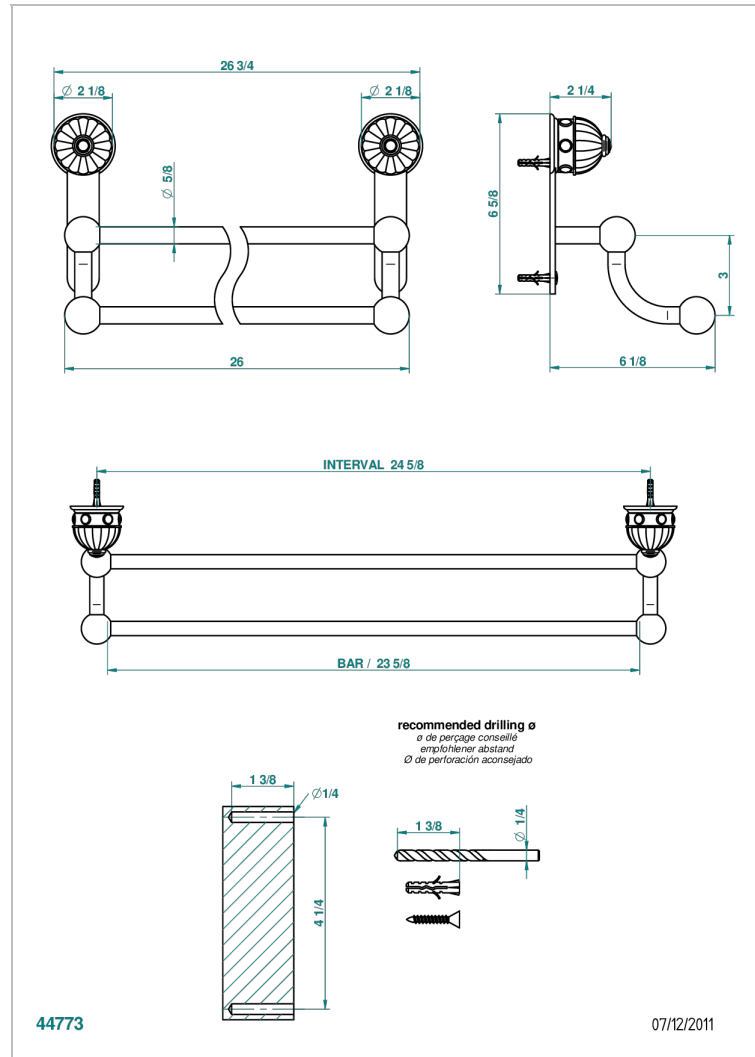

# AMBOISE MALACHITE

A1J-516/60

Towel rail, 2 fixed rails, length: 600 mm

## CHARACTERISTIC

- Amboise Malachite
- Towel rail, 2 fixed rails, length: 600 mm