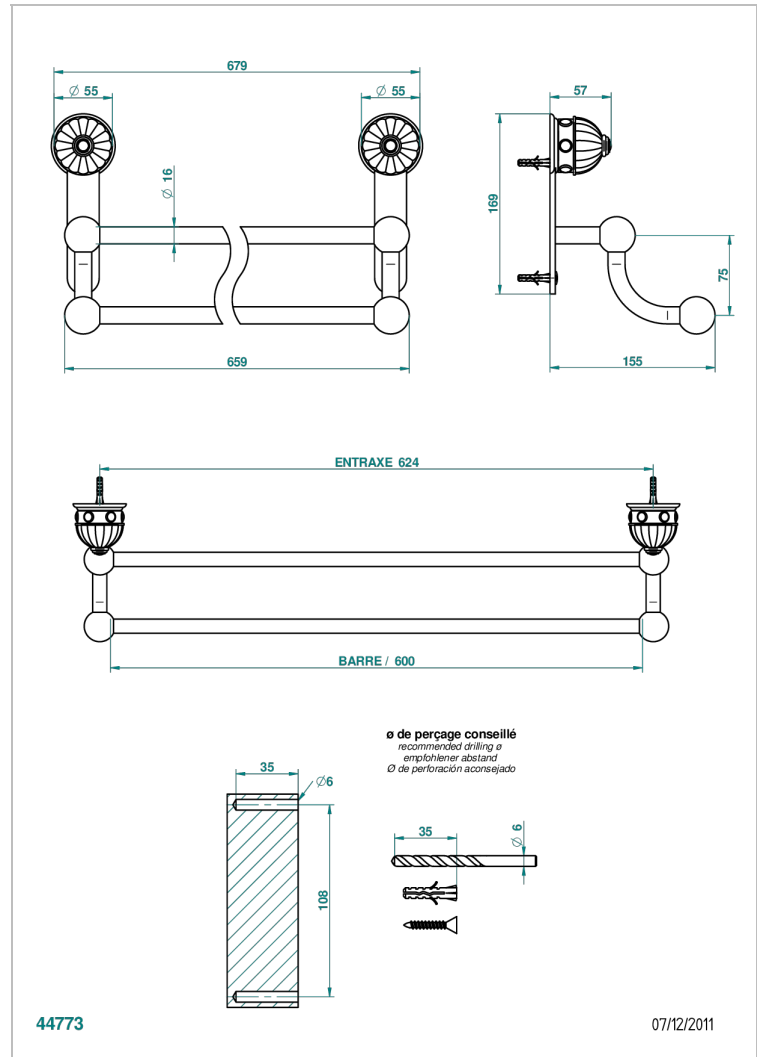

# AMBOISE MALAQUITA

A1J-516/60

Towel rail, 2 fixed rails, length: 600 mm

THG<sup>®</sup>  
PARIS

44773

07/12/2011

## CARACTERÍSTICAS

- Amboise Malaquita
- Towel rail, 2 fixed rails, length: 600 mm