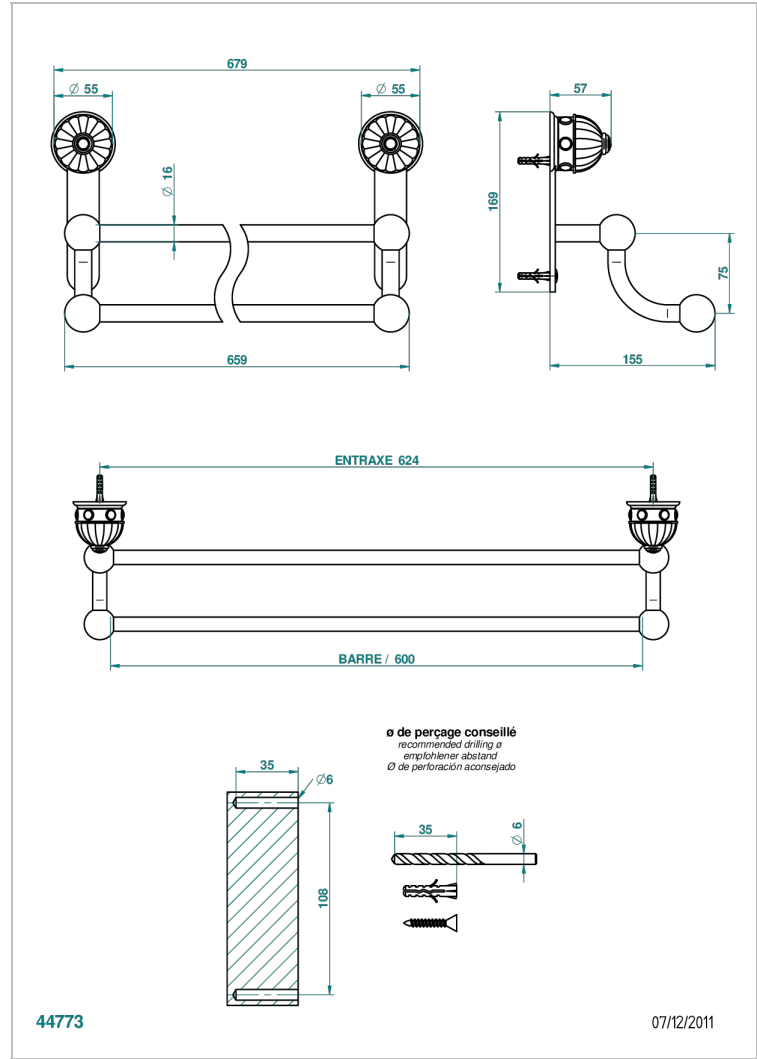

# AMBOISE MALACHITE

A1J-516/60

Towel rail, 2 fixed rails, length: 600 mm

## CHARACTERISTIC

- Amboise Malachite
- Towel rail, 2 fixed rails, length: 600 mm