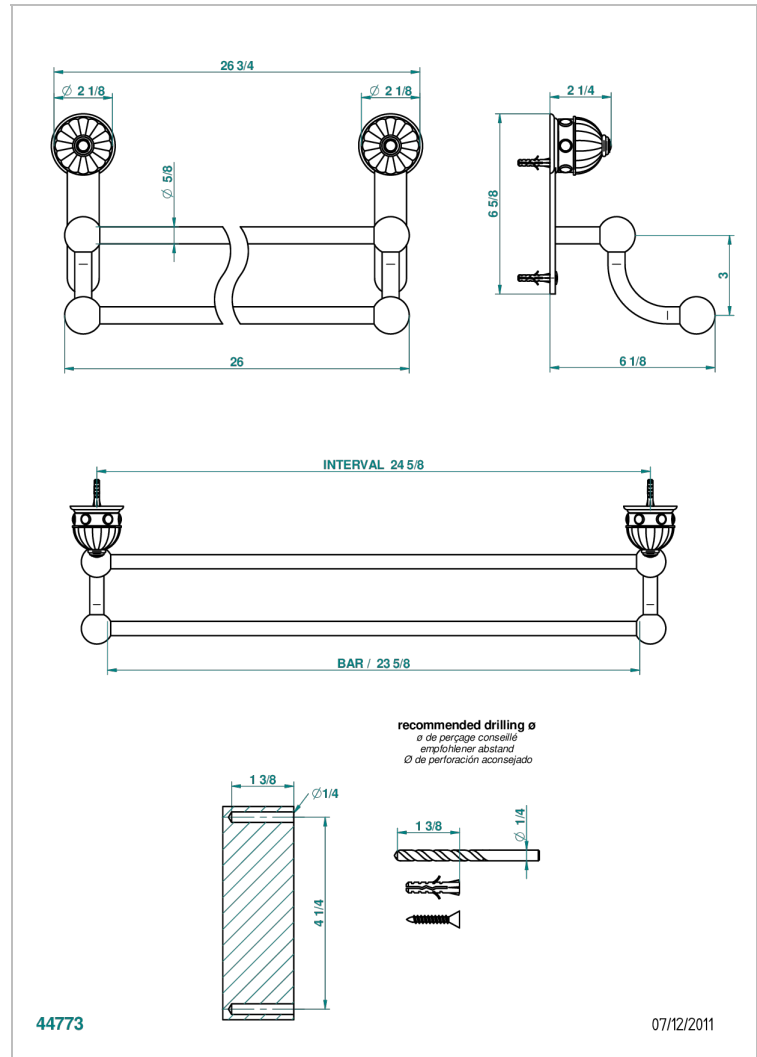

# AMBOISE MALAQUITA

A1J-516/60

Towel rail, 2 fixed rails, length: 600 mm

THG<sup>®</sup>  
PARIS

## CARACTERÍSTICAS

- Amboise Malaquita
- Towel rail, 2 fixed rails, length: 600 mm