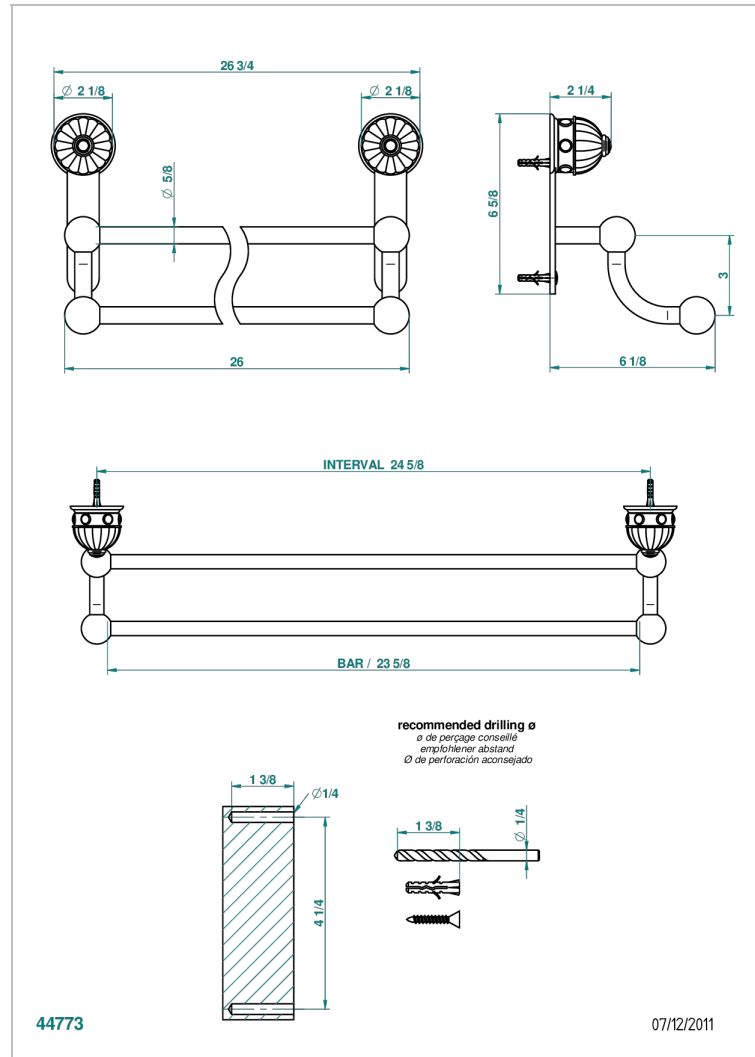

AMBOISE MALACHITE

A1J-516/60

Towel rail, 2 fixed rails, length: 600 mm

CHARACTERISTIC

- Amboise Malachite
- Towel rail, 2 fixed rails, length: 600 mm

AVAILABLE FINITIONS

Antique nickel - H28
 Black ceram - D30
 Blush PVD - H62
 Brass color PVD - H49
 Brown bronze color PVD - F33
 Gold color PVD - H52