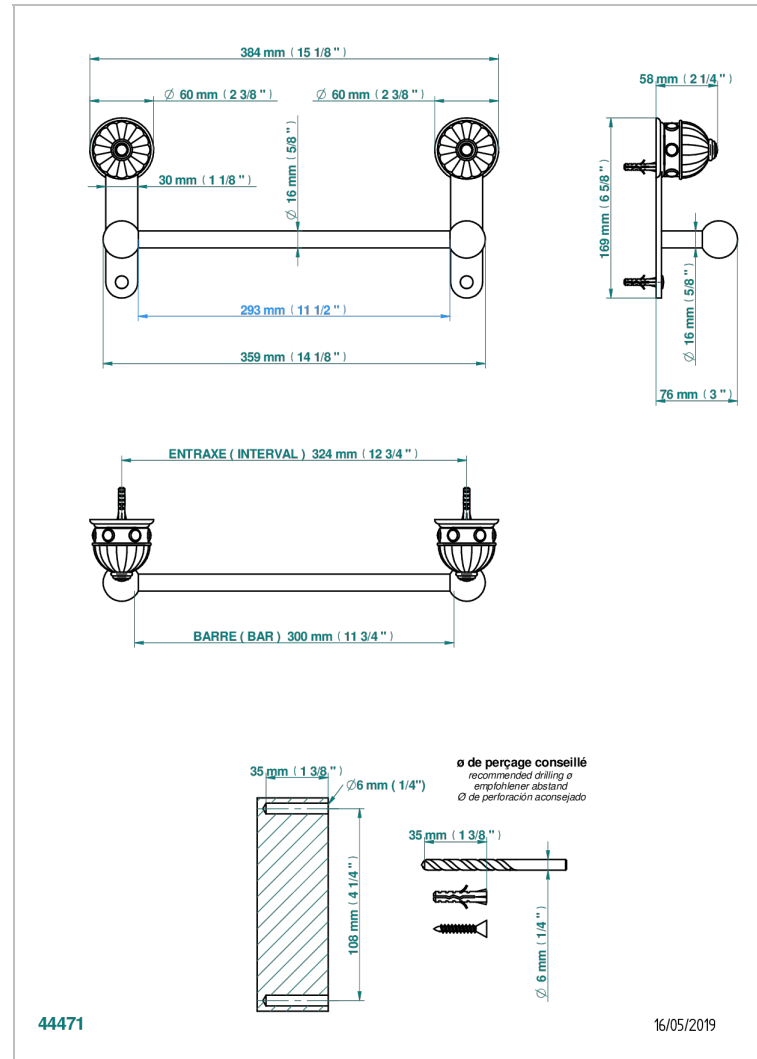

# CHEVERNY MALACHITE

A1S-514/30

Towel bar, 12" long

## CHARACTERISTIC

- Cheverny Malachite
- Towel bar, 12" long