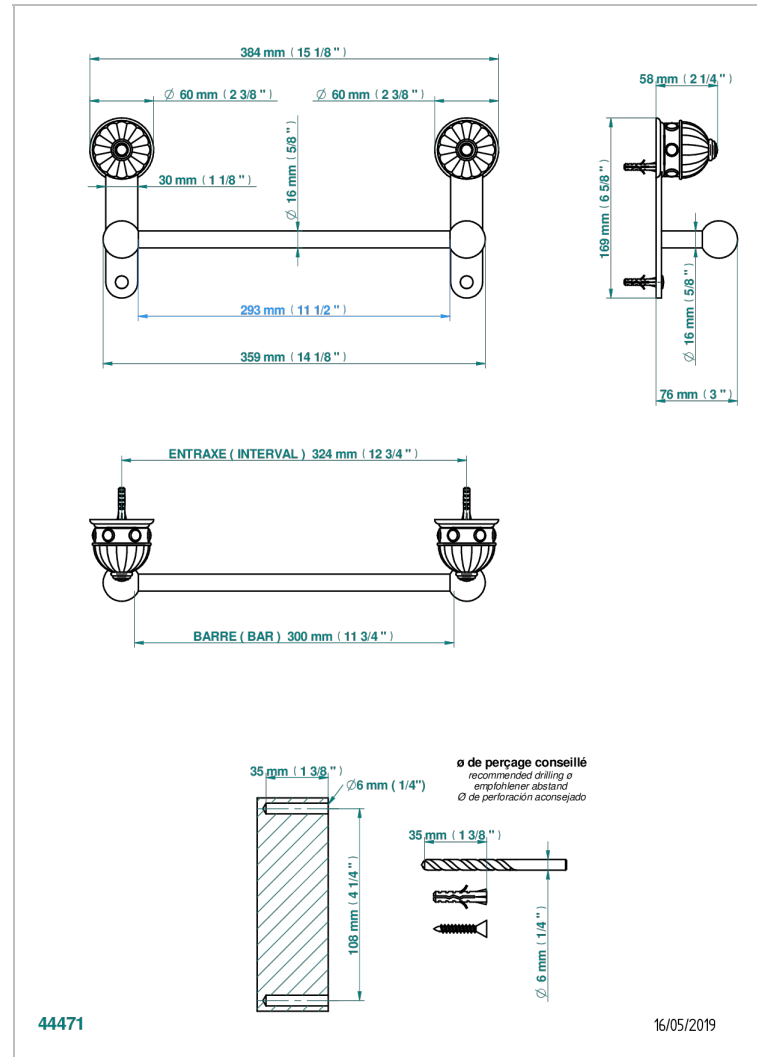

# AMBOISE MALACHITE

A1J-514/30

Towel bar, 12" long

## CHARACTERISTIC

- Amboise Malachite
- Towel bar, 12" long