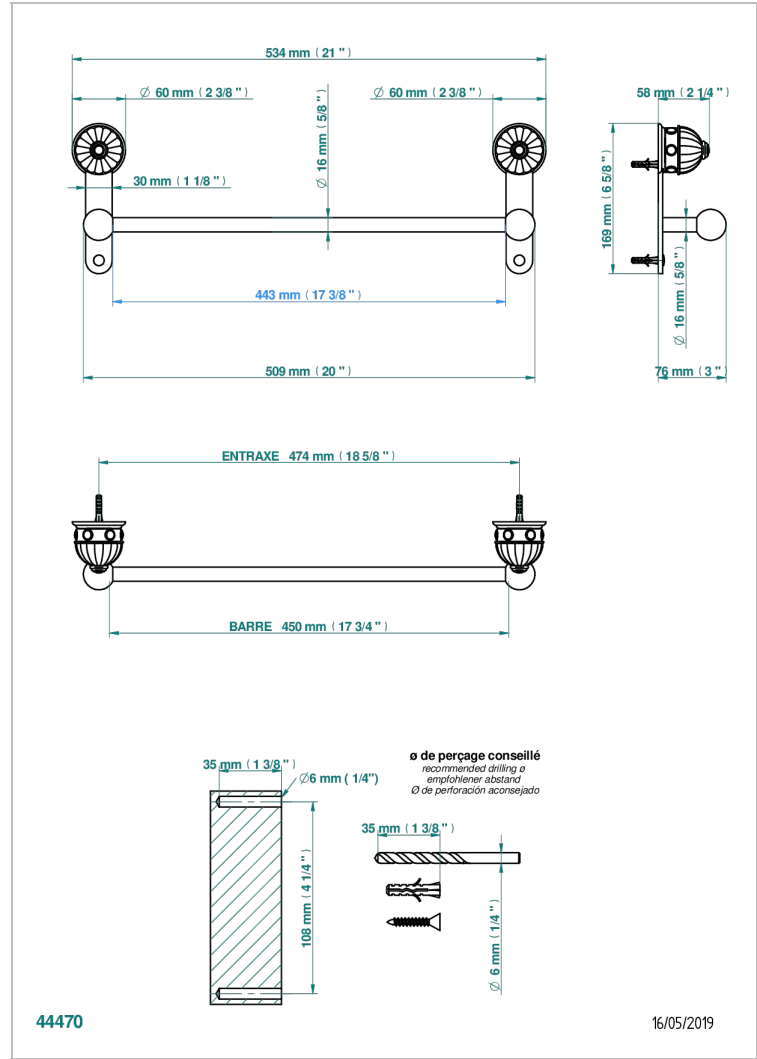

# CHEVERNY MALAQUITA

A1S-514/45

Single towel rail, fixed rail, length: 450 mm

THG<sup>®</sup>  
PARIS

## CARACTERÍSTICAS

- Cheverny Malaquita
- Single towel rail, fixed rail, length: 450 mm