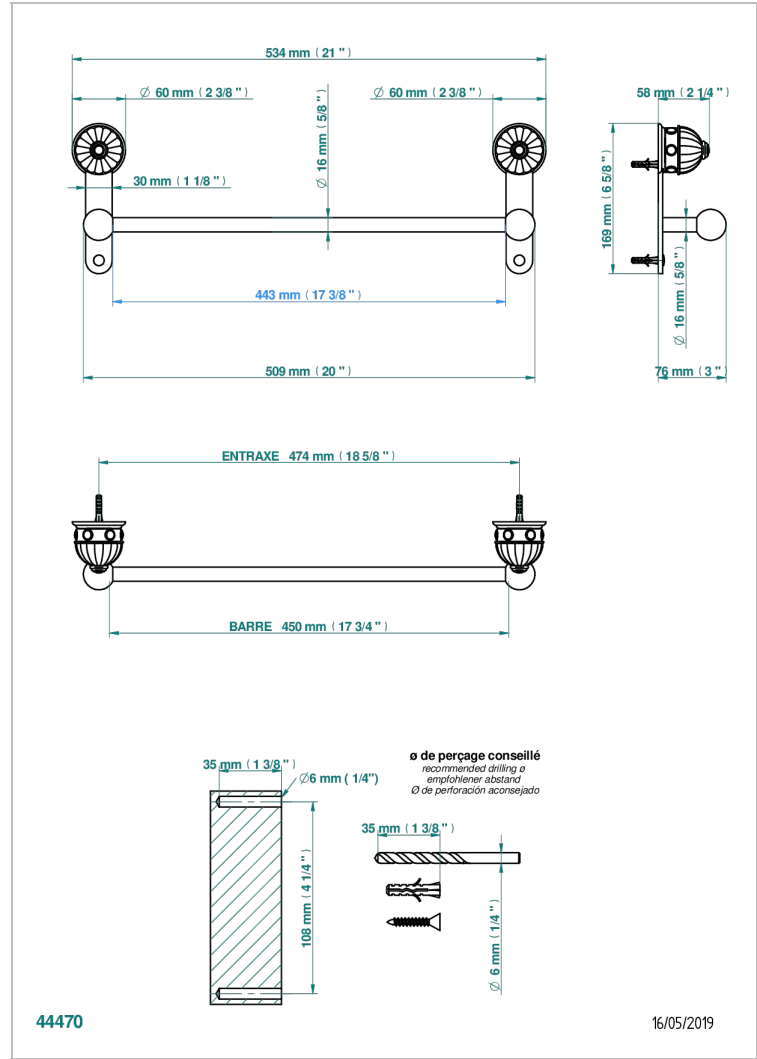

# CHEVERNY MALACHITE

A1S-514/45

Towel bar, 18" long

## CHARACTERISTIC

- Cheverny Malachite
- Towel bar, 18" long