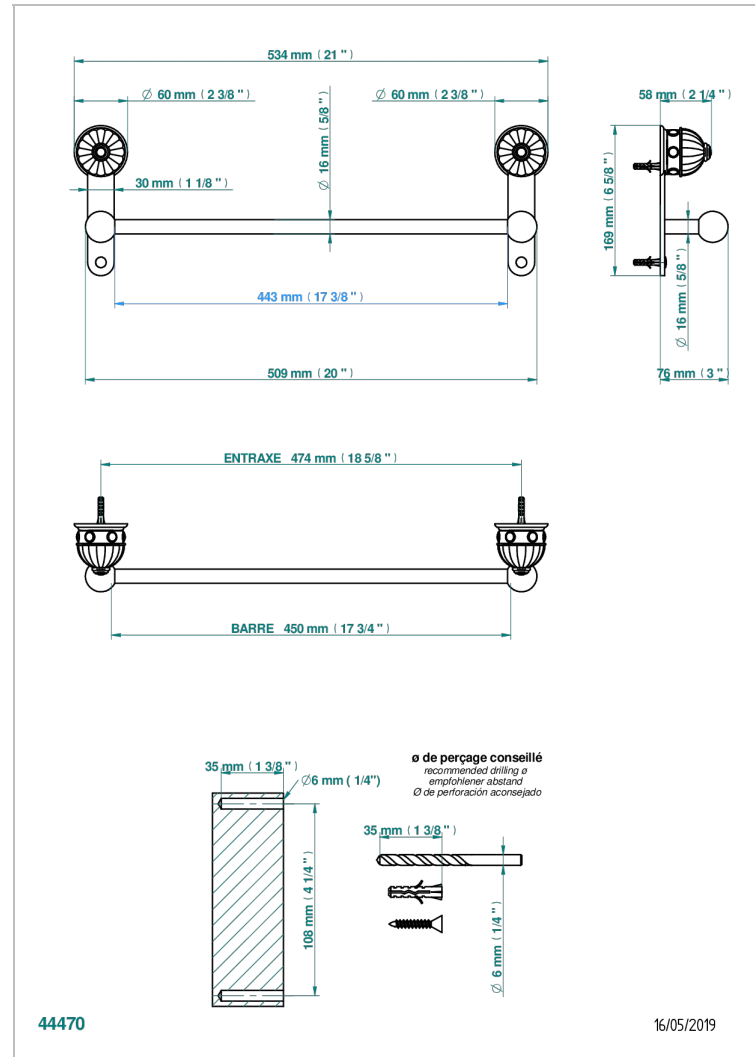

CHEVERNY MALAQUITA

A1S-514/45

Single towel rail, fixed rail, length: 450 mm

CARACTERÍSTICAS

- Cheverny Malaquita
- Single towel rail, fixed rail, length: 450 mm

ACABADOS DISPONIBLES

Cerámica negra mate - D30
Cromo - A02
Cromo / dorado - G02
Cromo mate - C02
Dorado - F01
Dorado mate - F07