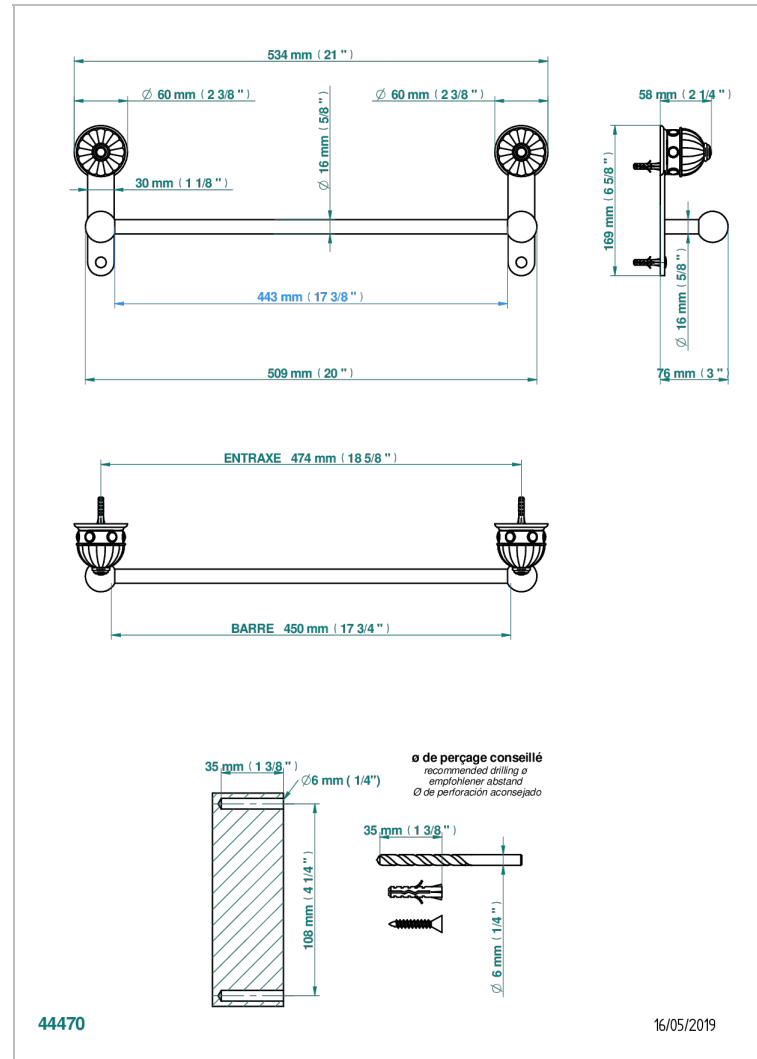

CHEVERNY MALACHITE

A1S-514/45

Single towel rail, fixed rail, length: 450 mm

CHARACTERISTIC

- Cheverny Malachite
- Single towel rail, fixed rail, length: 450 mm

AVAILABLE FINITIONS

Antique nickel - H28
Black ceram - D30
Blush PVD - H62
Brass color PVD - H49
Brown bronze color PVD - F33
Gold color PVD - H52