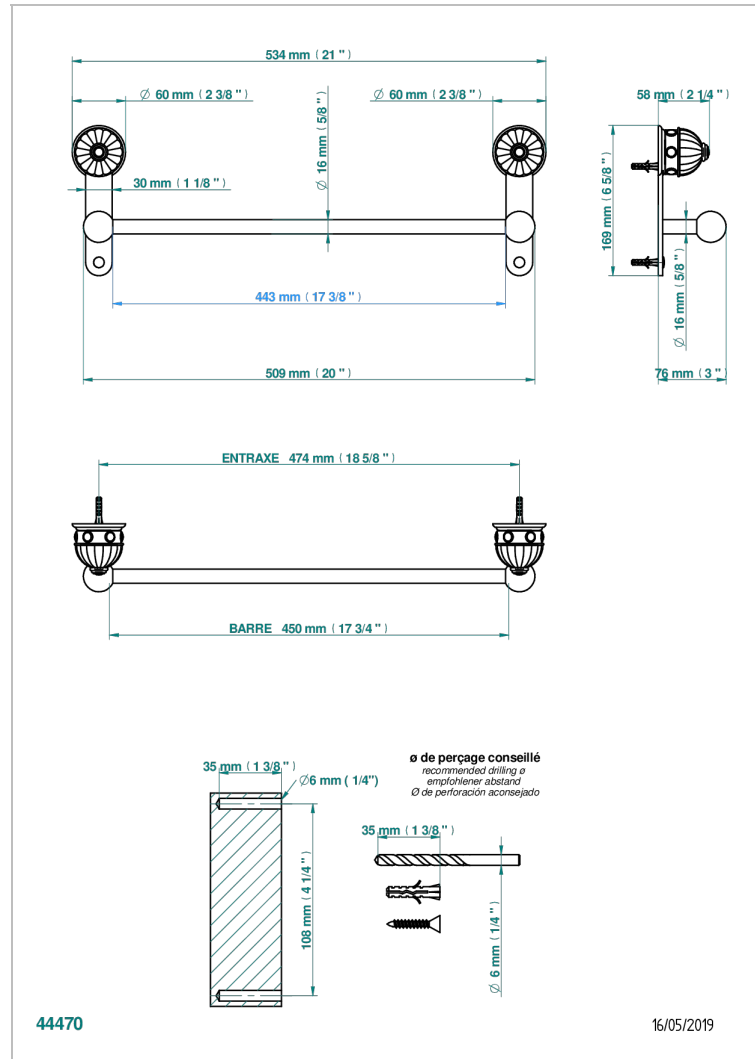

# CHEVERNY MALACHITE

A1S-514/45

Single towel rail, fixed rail, length: 450 mm

## CHARACTERISTIC

- Cheverny Malachite
- Single towel rail, fixed rail, length: 450 mm