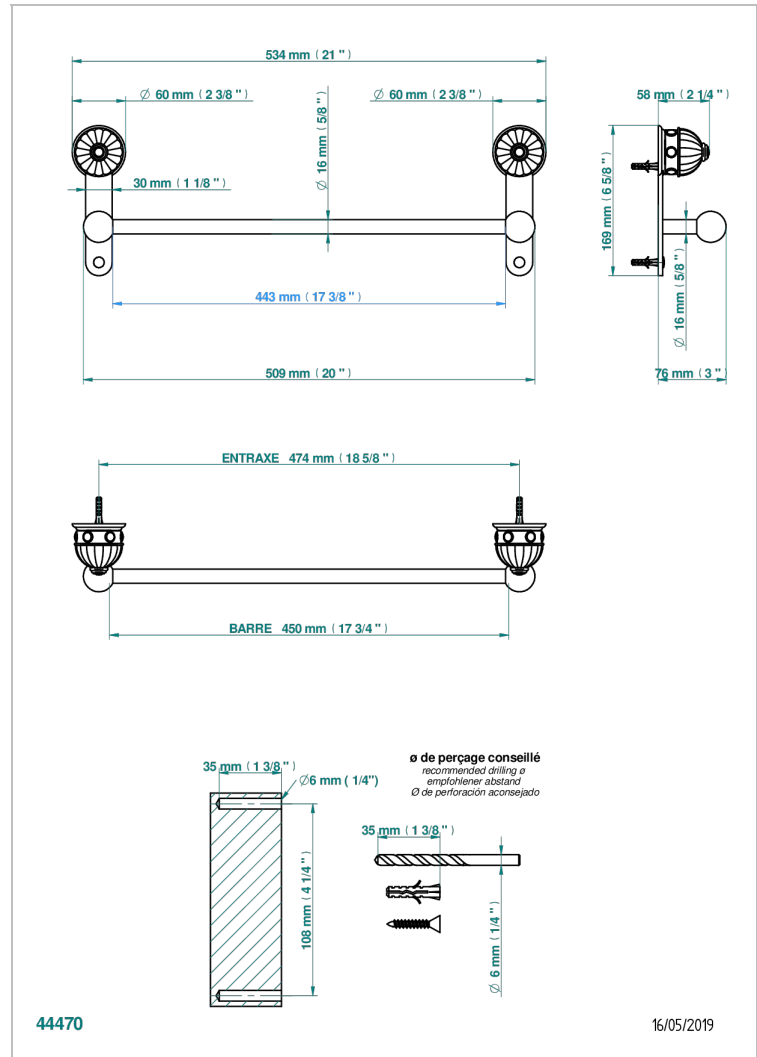

# AMBOISE MALAQUITA

A1J-514/45

Single towel rail, fixed rail, length: 450 mm

THG<sup>®</sup>  
PARIS

## CARACTERÍSTICAS

- Amboise Malaquita
- Single towel rail, fixed rail, length: 450 mm