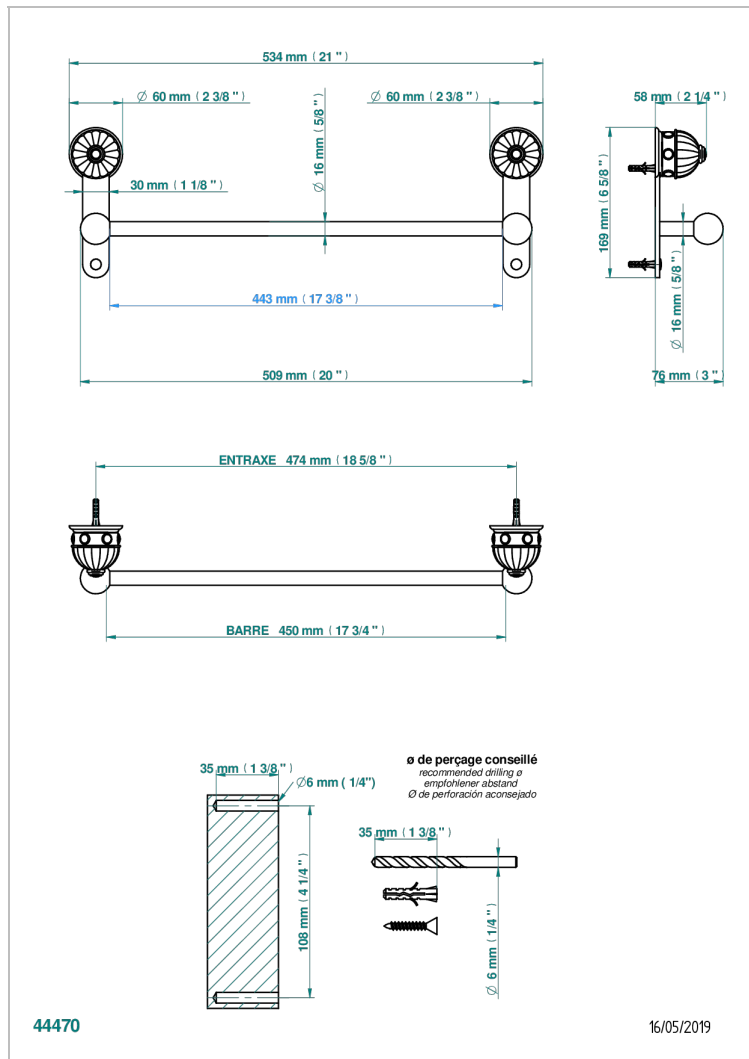

AMBOISE MALACHITE

A1J-514/45

Towel bar, 18" long

CHARACTERISTIC

- Amboise Malachite
- Towel bar, 18" long

AVAILABLE FINITIONS

Black ceram - D30
Blush PVD - H62
Brass color PVD - H49
Brown bronze color PVD - F33
Chrome polished - A02
Chrome polished / gold polished - G02