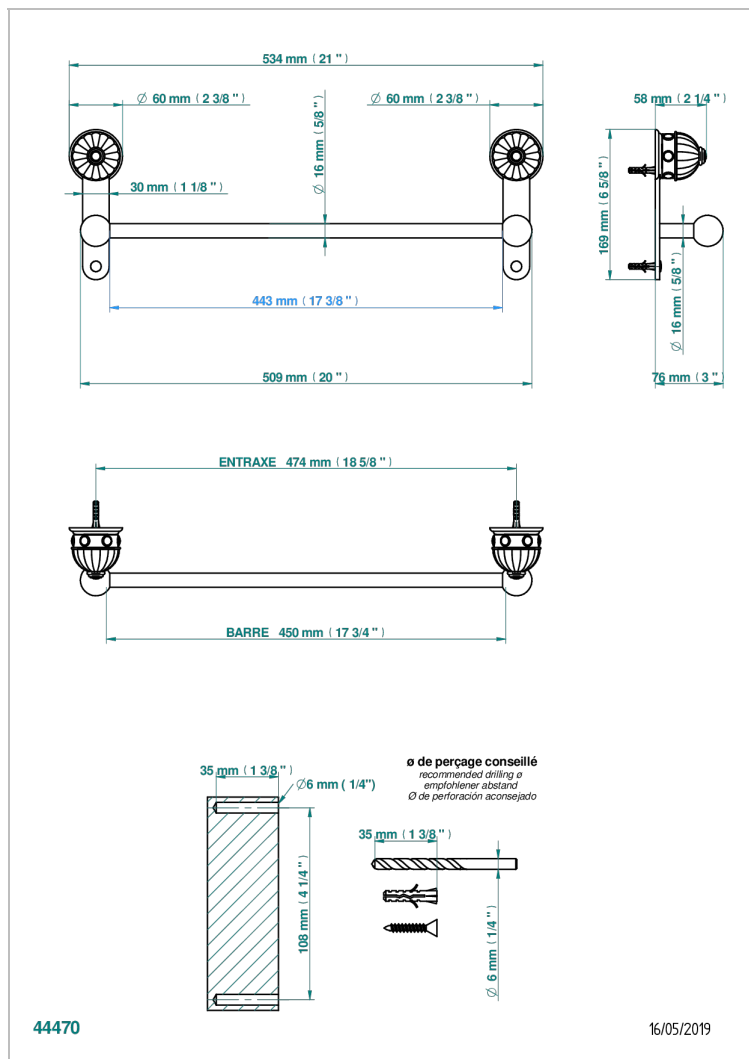

AMBOISE MALAQUITA

A1J-514/45

Single towel rail, fixed rail, length: 450 mm

THG[®]
PARIS

CARACTERÍSTICAS

- Amboise Malaquita
- Single towel rail, fixed rail, length: 450 mm

ACABADOS DISPONIBLES

Cerámica negra mate - D30
Cromo - A02
Cromo / dorado - G02
Cromo mate - C02
Dorado - F01
Dorado mate - F07