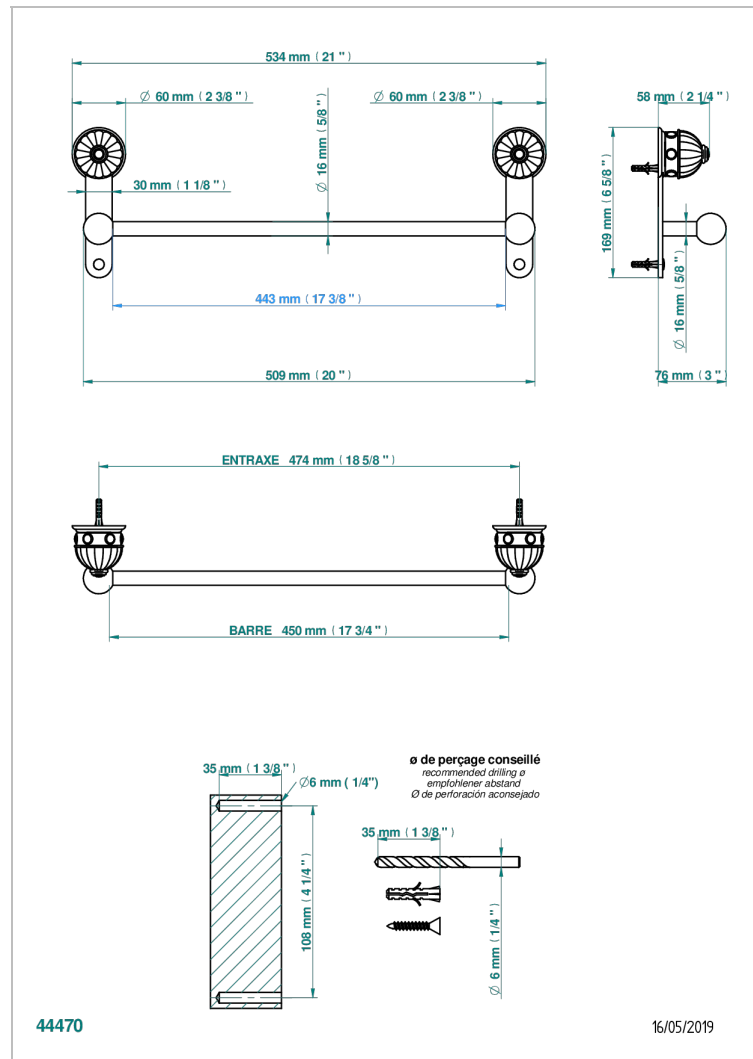

AMBOISE MALACHITE

A1J-514/45

Single towel rail, fixed rail, length: 450 mm

CHARACTERISTIC

- Amboise Malachite
- Single towel rail, fixed rail, length: 450 mm

AVAILABLE FINITIONS

Antique nickel - H28
Black ceram - D30
Blush PVD - H62
Brass color PVD - H49
Brown bronze color PVD - F33
Gold color PVD - H52