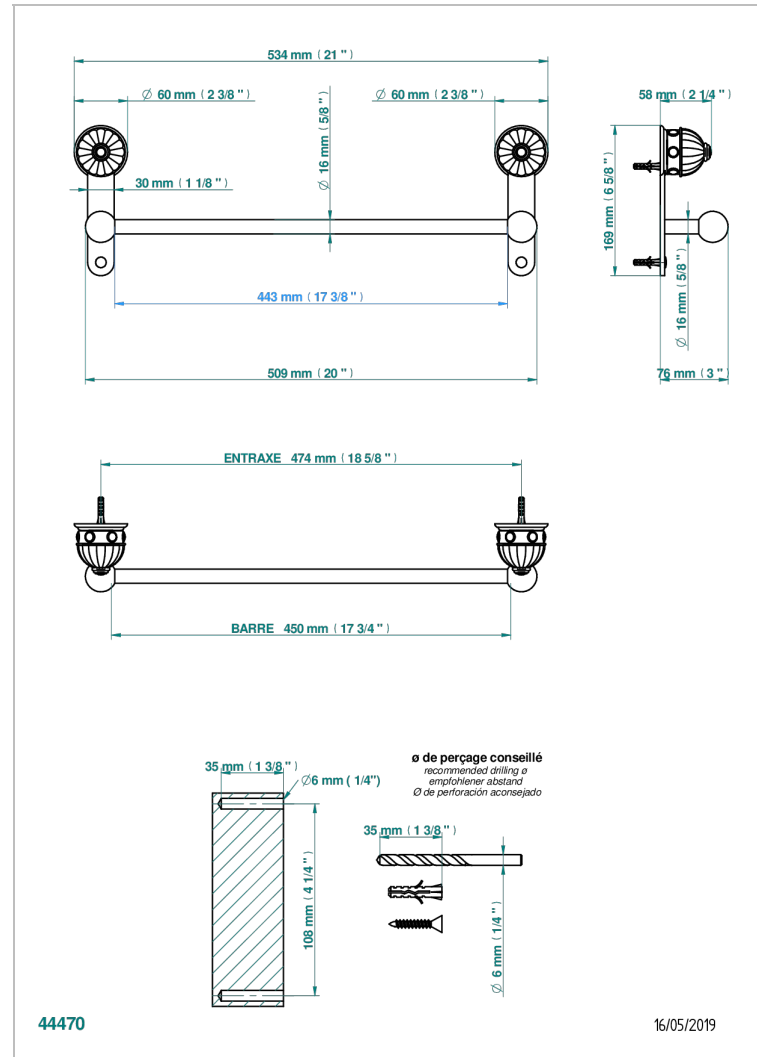

# AMBOISE MALAQUITA

A1J-514/45

Single towel rail, fixed rail, length: 450 mm

THG<sup>®</sup>  
PARIS

## CARACTERÍSTICAS

- Amboise Malaquita
- Single towel rail, fixed rail, length: 450 mm