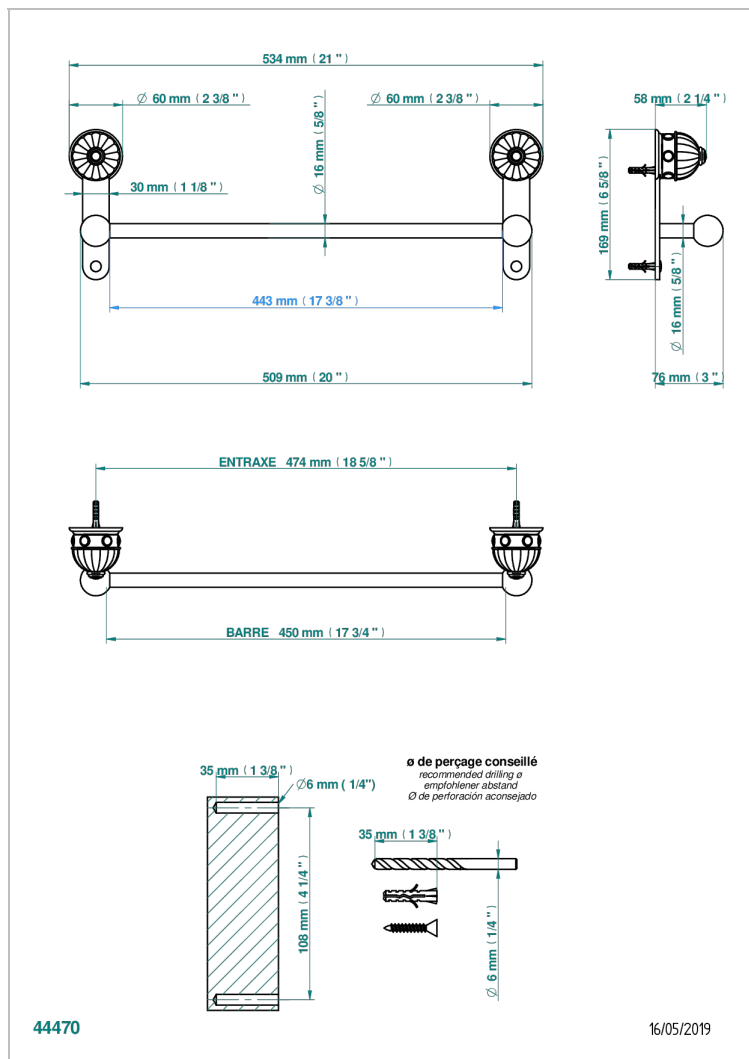

AMBOISE MALACHITE

A1J-514/45

Single towel rail, fixed rail, length: 450 mm

CHARACTERISTIC

- Amboise Malachite
- Single towel rail, fixed rail, length: 450 mm

AVAILABLE FINITIONS

Antique nickel - H28
Black ceram - D30
Blush PVD - H62
Brass color PVD - H49
Brown bronze color PVD - F33
Gold color PVD - H52