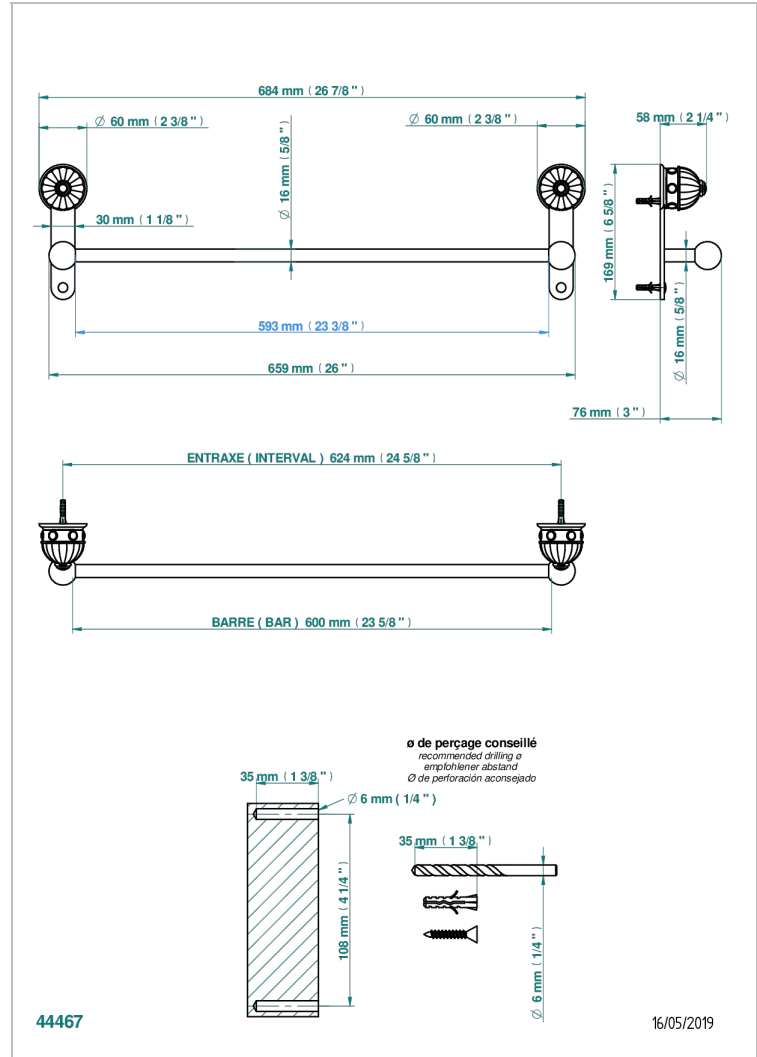

# CHEVERNY MALACHITE

A1S-514/60

Towel bar, 24" long

## CHARACTERISTIC

- Cheverny Malachite
- Towel bar, 24" long