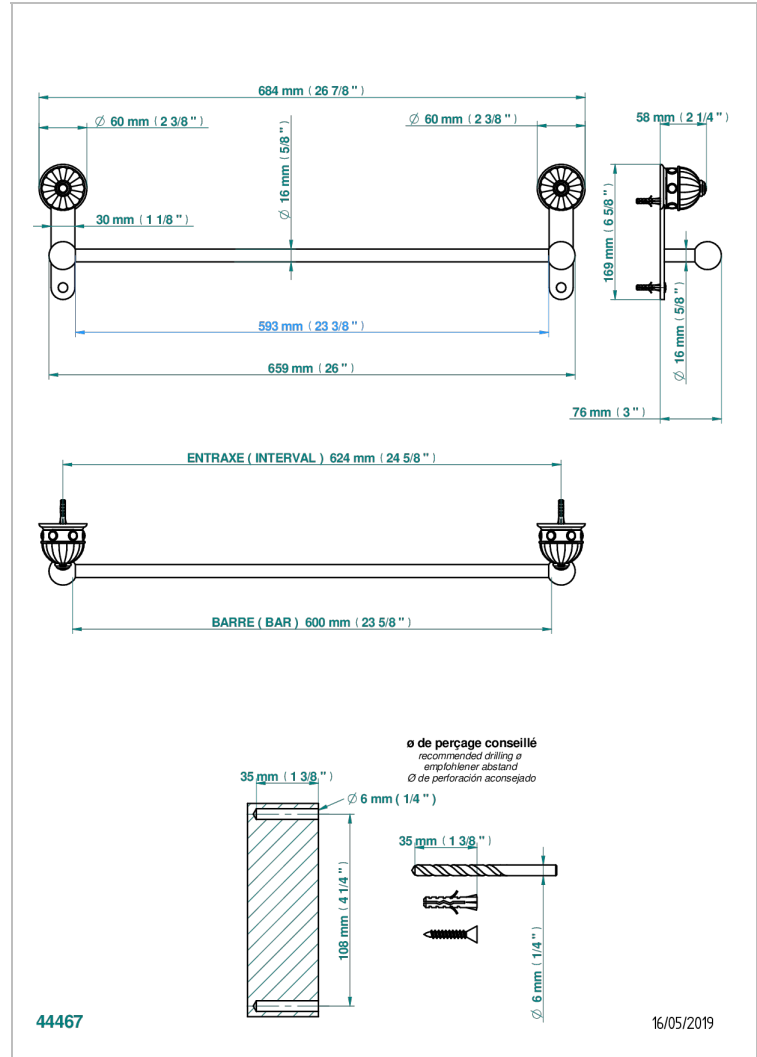

CHEVERNY MALACHITE

A1S-514/60

Single towel rail, fixed rail, length: 600 mm

CHARACTERISTIC

- Cheverny Malachite
- Single towel rail, fixed rail, length: 600 mm

AVAILABLE FINITIONS

Antique nickel - H28
Black ceram - D30
Blush PVD - H62
Brass color PVD - H49
Brown bronze color PVD - F33
Gold color PVD - H52