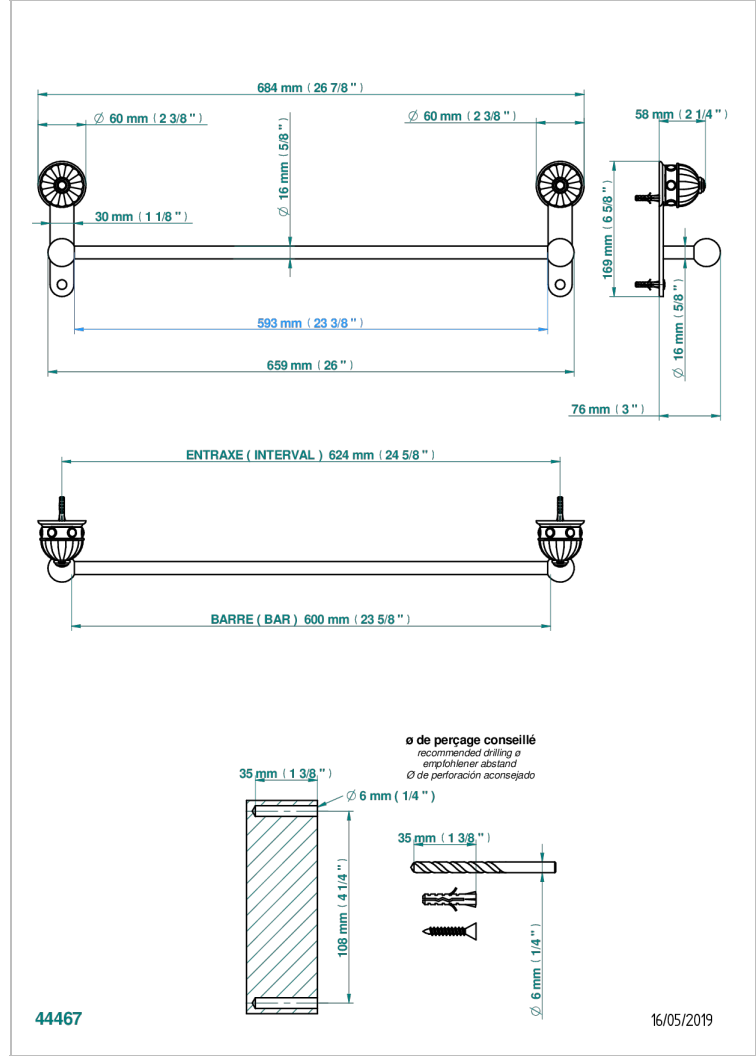

# AMBOISE MALACHITE

A1J-514/60

Single towel rail, fixed rail, length: 600 mm

## CHARACTERISTIC

- Amboise Malachite
- Single towel rail, fixed rail, length: 600 mm