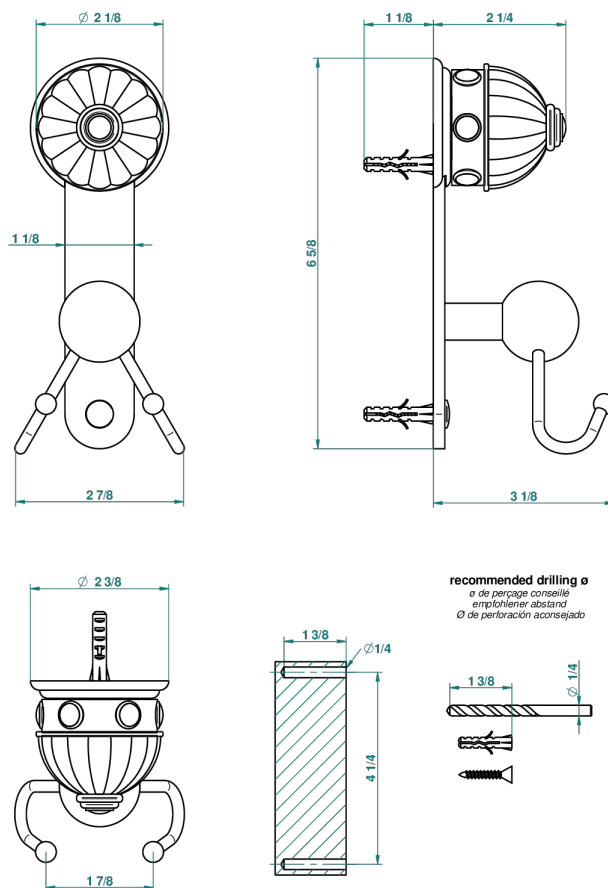

CHEVERNY MALACHITE

A1S-512

Double flannel hook

44461

06/12/2011

CHARACTERISTIC

- Cheverny Malachite
- Double flannel hook

AVAILABLE FINITIONS