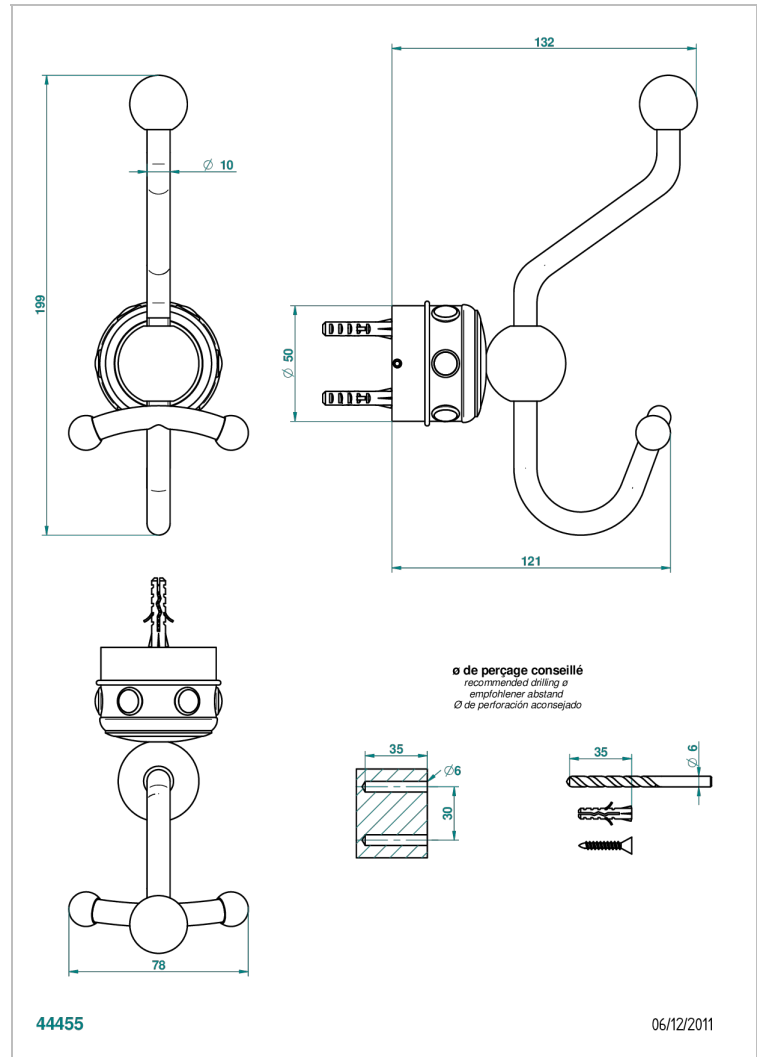

CHEVERNY MALACHITE

A1S-510A

Double robe hook

THG[®]
PARIS

CHARACTERISTIC

- Cheverny Malachite
- Double robe hook

AVAILABLE FINITIONS

Black ceram - D30
Blush PVD - H62
Brass color PVD - H49
Brown bronze color PVD - F33
Chrome polished - A02
Chrome polished / gold polished - G02

Matt nickel color PVD - H56
Nickel antique / Sovereign - H28
Nickel color PVD - H55
Nickel polished - B01
Soft gold - F30
Soft matt gold - F31

Umber PVD - H66