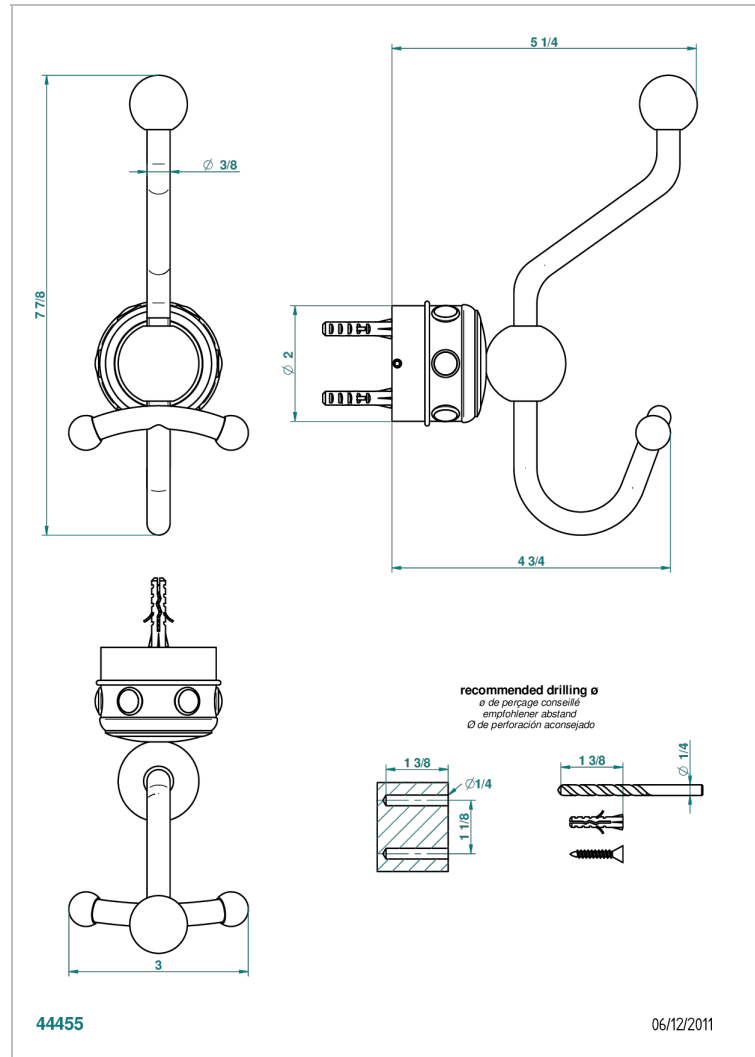

# CHEVERNY MALACHITE

A1S-510A

Double robe hook

## CHARACTERISTIC

- Cheverny Malachite
- Double robe hook