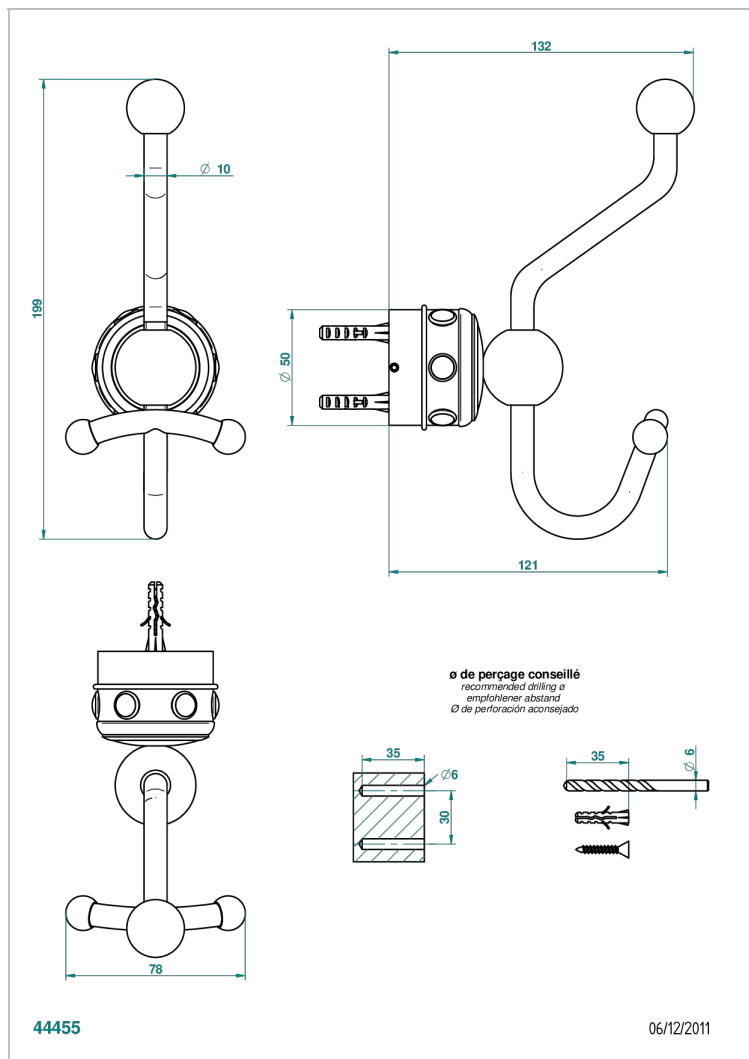

AMBOISE MALACHITE

A1J-510A

双人浴衣架

THG[®]
PARIS

特色

- Amboise Malachite
- 双人浴衣架

可选饰面

Black ceram - D30
Blush PVD - H62
Graphite PVD - H64
Matt Umber PVD - H67
Matt blush PVD - H60
Matt graphite PVD - H65