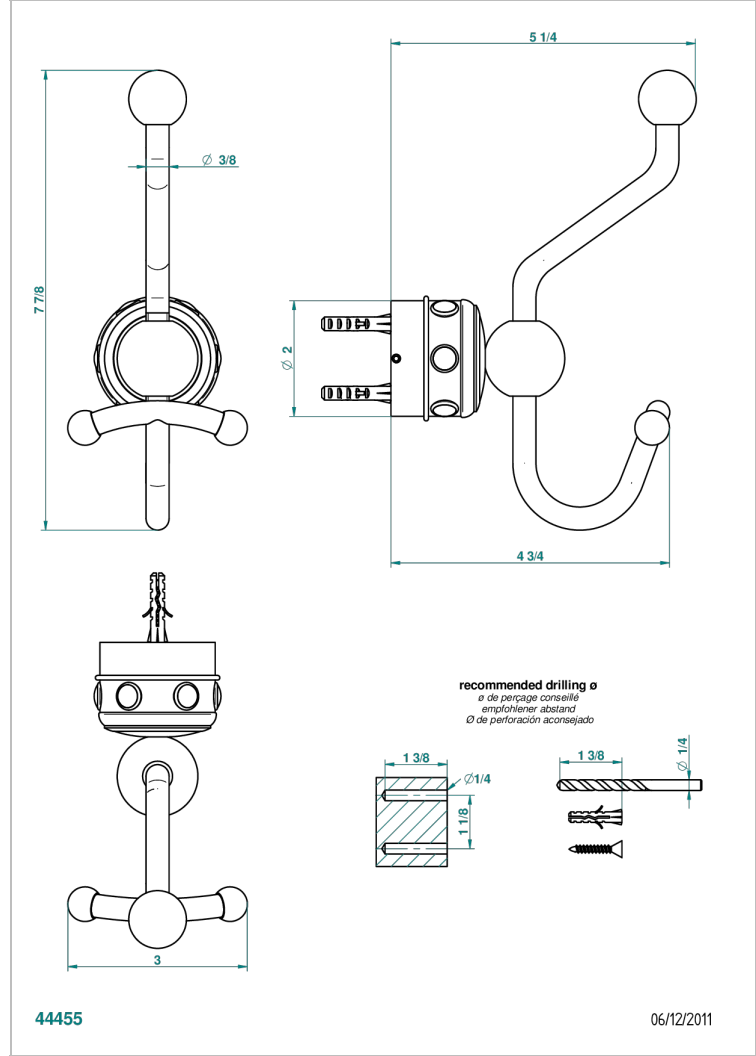

AMBOISE MALACHITE

A1J-510A

双人浴衣架

THG[®]
PARIS

特色

- Amboise Malachite
- 双人浴衣架

可选饰面

Black ceram - D30
Blush PVD - H62
Graphite PVD - H64
Matt Umber PVD - H67
Matt blush PVD - H60
Matt graphite PVD - H65