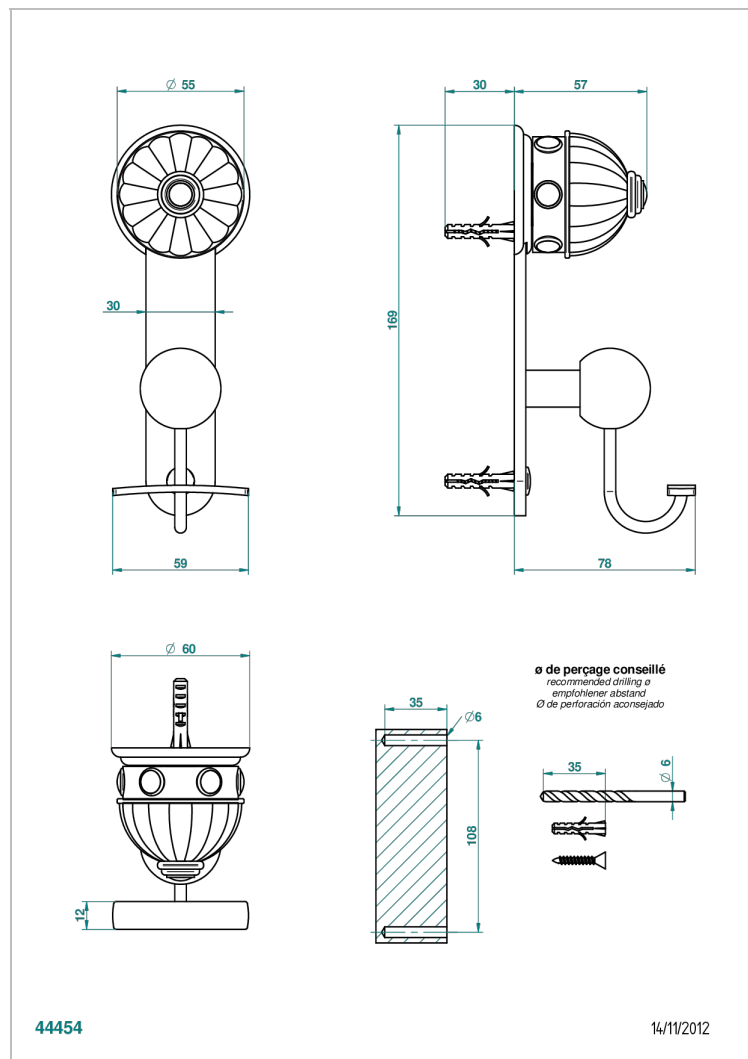

# CHEVERNY MALACHITE

A1S-510

Robe hook

## CHARACTERISTIC

- Cheverny Malachite
- Robe hook