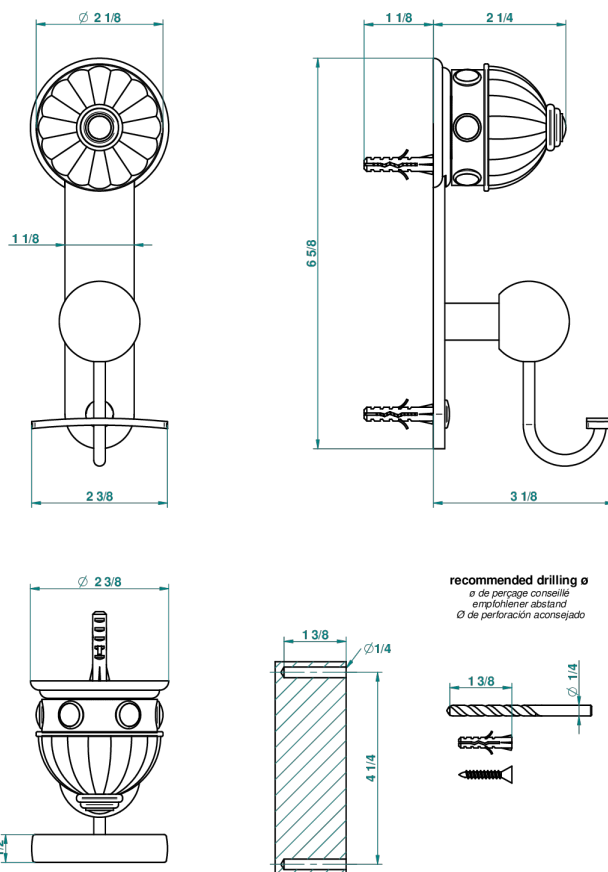

CHEVERNY MALACHITE

A1S-510

Robe hook

44454

14/11/2012

CHARACTERISTIC

- Cheverny Malachite
- Robe hook

AVAILABLE FINITIONS