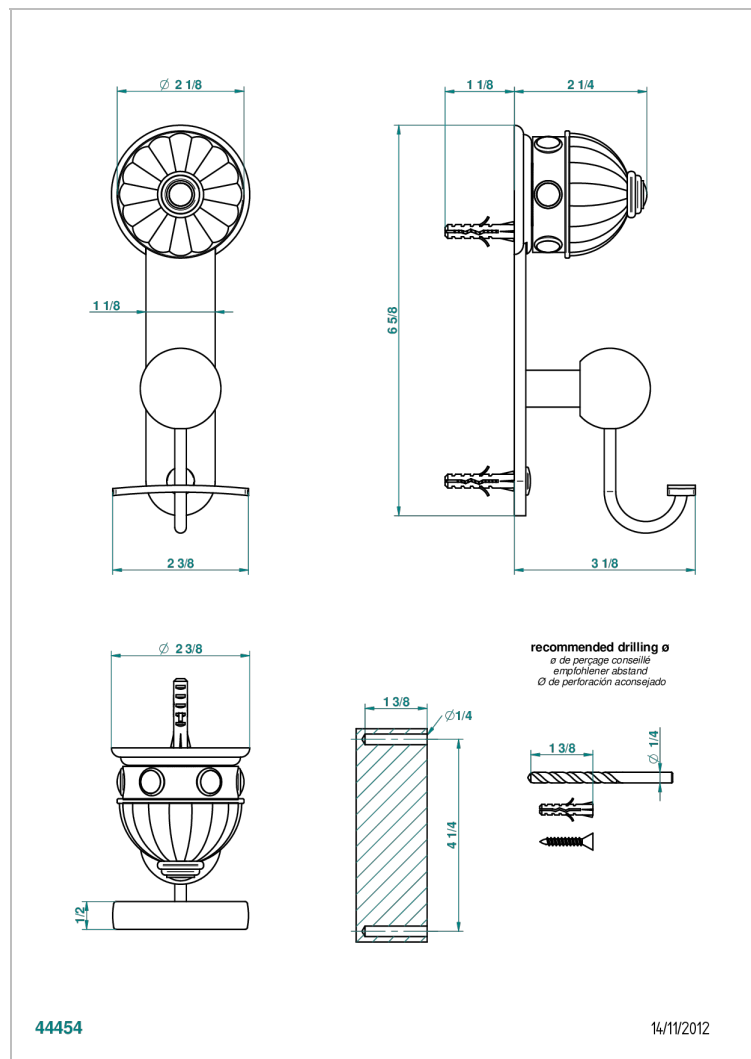

# CHEVERNY MALACHITE

A1S-510

Robe hook

## CHARACTERISTIC

- Cheverny Malachite
- Robe hook