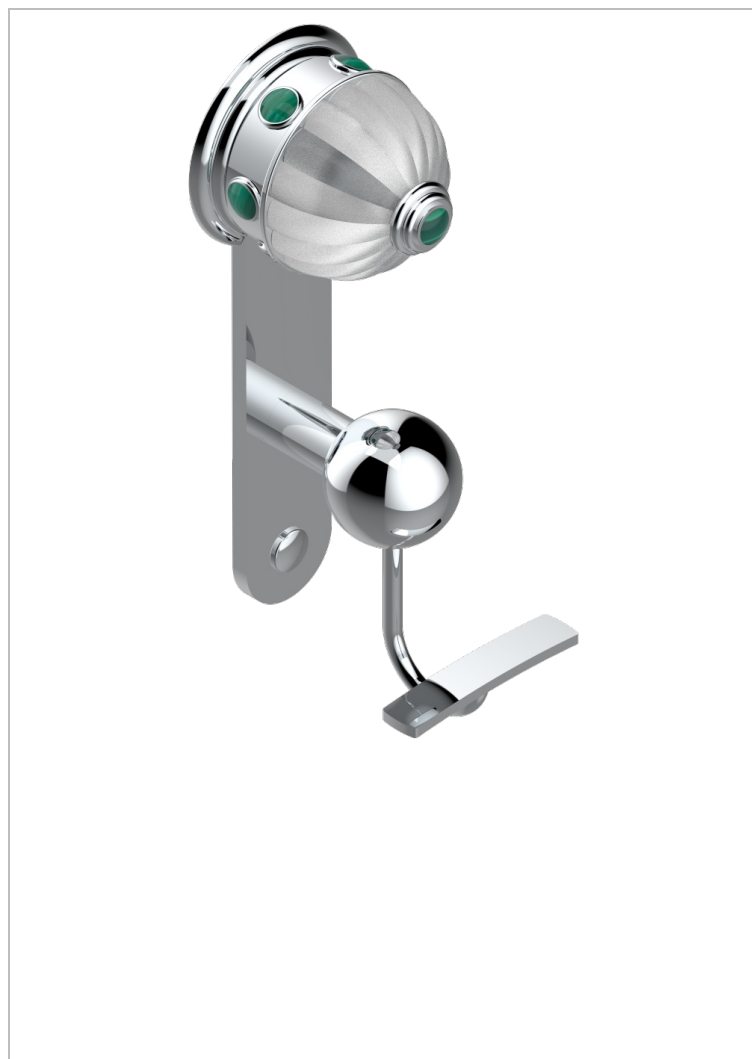

# CHEVERNY MALACHITE

A1S-510

Robe hook

## CHARACTERISTIC

- Cheverny Malachite
- Robe hook

## AVAILABLE FINITIONS

Antique nickel - H28  
 Black ceram - D30  
 Blush PVD - H62  
 Brass color PVD - H49  
 Brown bronze color PVD - F33  
 Gold color PVD - H52

Graphite PVD - H64  
 Matt Umber PVD - H67  
 Matt blush PVD - H60  
 Matt brass color PVD - H50  
 Matt brown bronze color PVD - F34  
 Matt chrome - C02