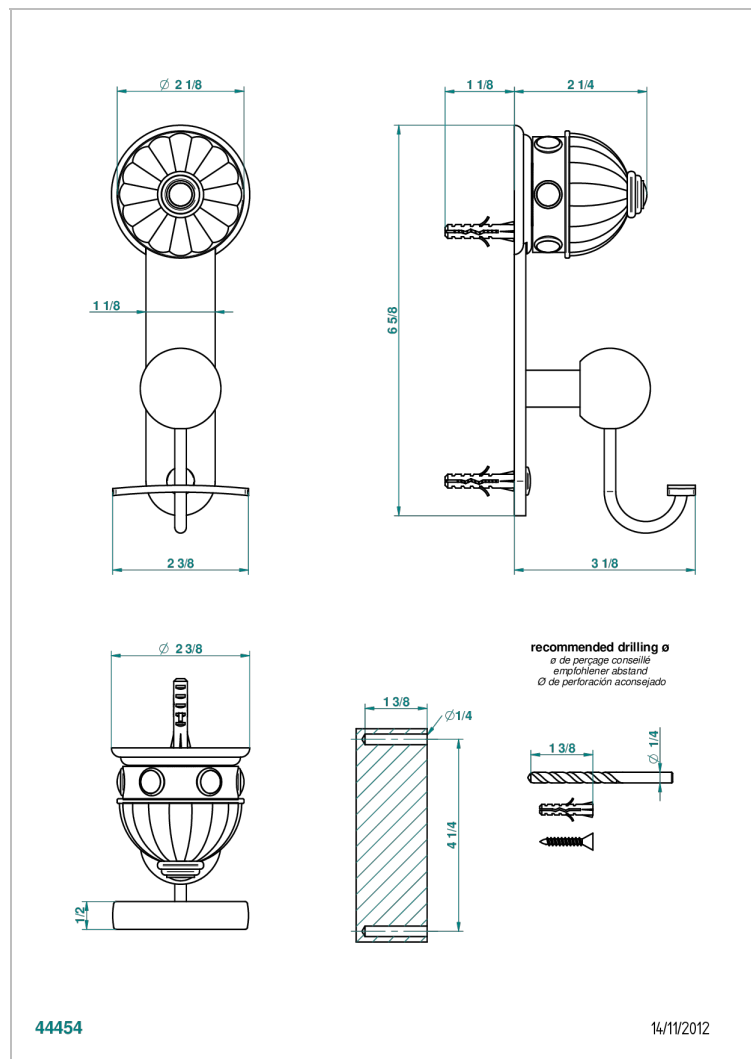

CHEVERNY MALACHITE

A1S-510

Robe hook

CHARACTERISTIC

- Cheverny Malachite
- Robe hook

AVAILABLE FINITIONS

Antique nickel - H28
Black ceram - D30
Blush PVD - H62
Brass color PVD - H49
Brown bronze color PVD - F33
Gold color PVD - H52