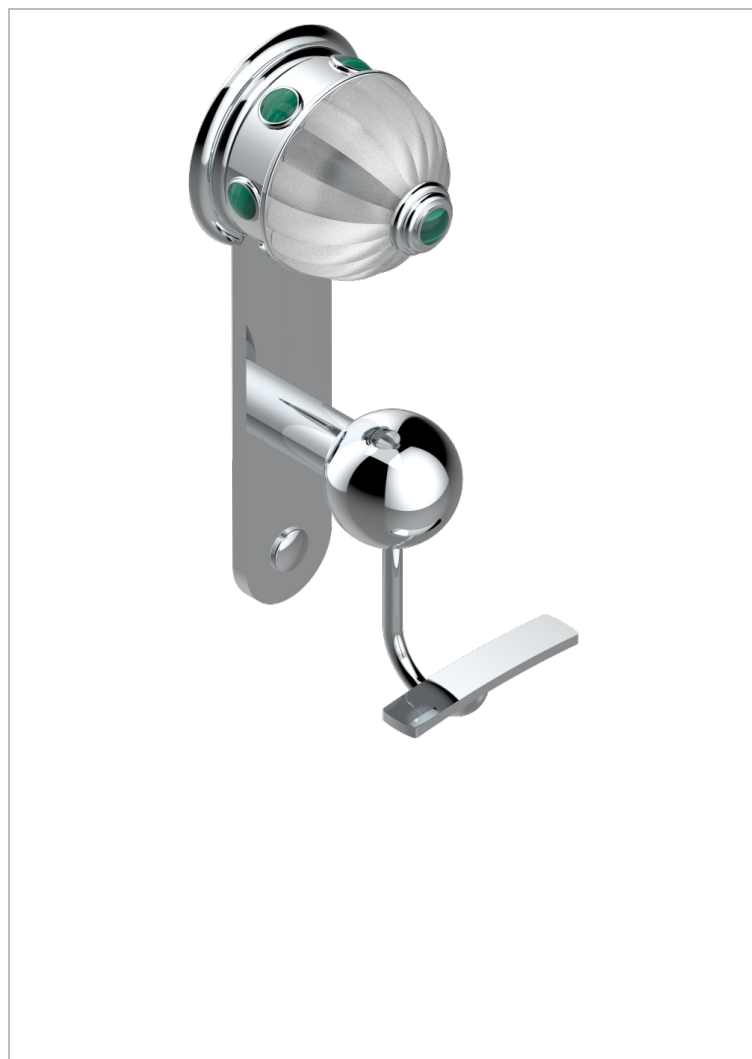

CHEVERNY MALACHITE

A1S-510

Robe hook

CHARACTERISTIC

- Cheverny Malachite
- Robe hook

AVAILABLE FINITIONS

Antique nickel - H28
Black ceram - D30
Blush PVD - H62
Brass color PVD - H49
Brown bronze color PVD - F33
Gold color PVD - H52

Graphite PVD - H64
Matt Umber PVD - H67
Matt blush PVD - H60
Matt brass color PVD - H50
Matt brown bronze color PVD - F34
Matt chrome - C02

Matt gold - F07
Matt gold color PVD - H53
Matt graphite PVD - H65
Matt nickel (color finish) - C01
Matt nickel color PVD - H56
Nickel color PVD - H55

Polished chrome (color finish) - A02
Polished chrome / Polished gold (color finish) - G02
Polished gold (color finish) - F01
Polished nickel - B01
Soft gold - F30
Soft matt gold - F31
Umber PVD - H66