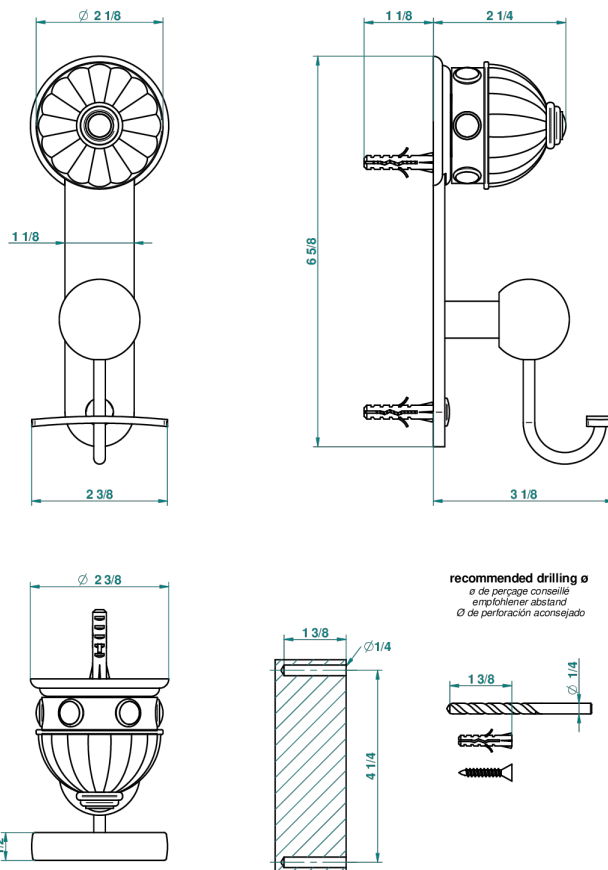

AMBOISE MALACHITE

A1J-510

Robe hook

44454

14/11/2012

CHARACTERISTIC

- Amboise Malachite
- Robe hook

AVAILABLE FINITIONS