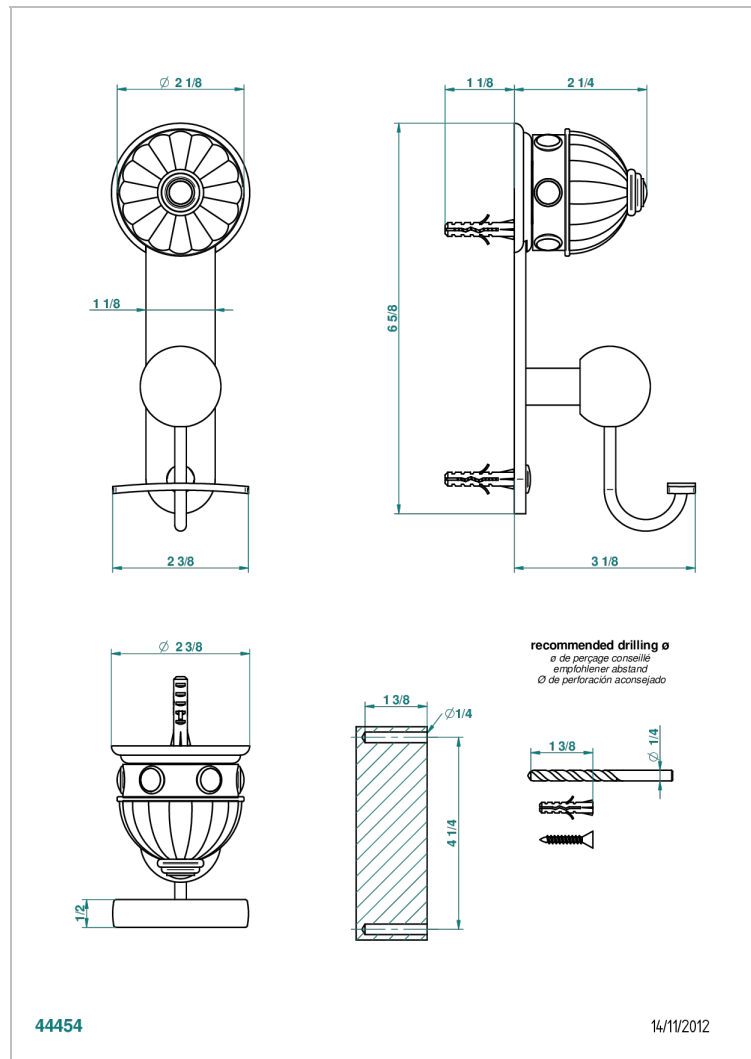

# AMBOISE MALACHITE

A1J-510

Robe hook

## CHARACTERISTIC

- Amboise Malachite
- Robe hook