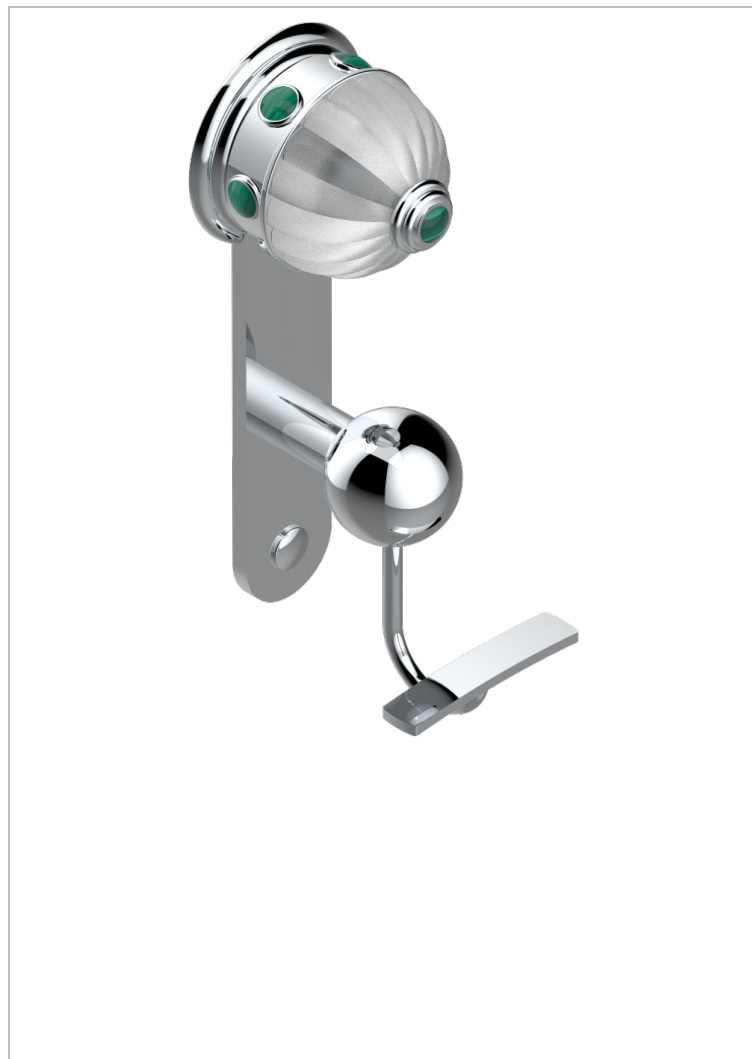

# AMBOISE MALACHITE

A1J-510

Robe hook

## CHARACTERISTIC

- Amboise Malachite
- Robe hook

## AVAILABLE FINITIONS

Antique nickel - H28  
 Black ceram - D30  
 Blush PVD - H62  
 Brass color PVD - H49  
 Brown bronze color PVD - F33  
 Gold color PVD - H52

Graphite PVD - H64  
 Matt Umber PVD - H67  
 Matt blush PVD - H60  
 Matt brass color PVD - H50  
 Matt brown bronze color PVD - F34  
 Matt chrome - C02