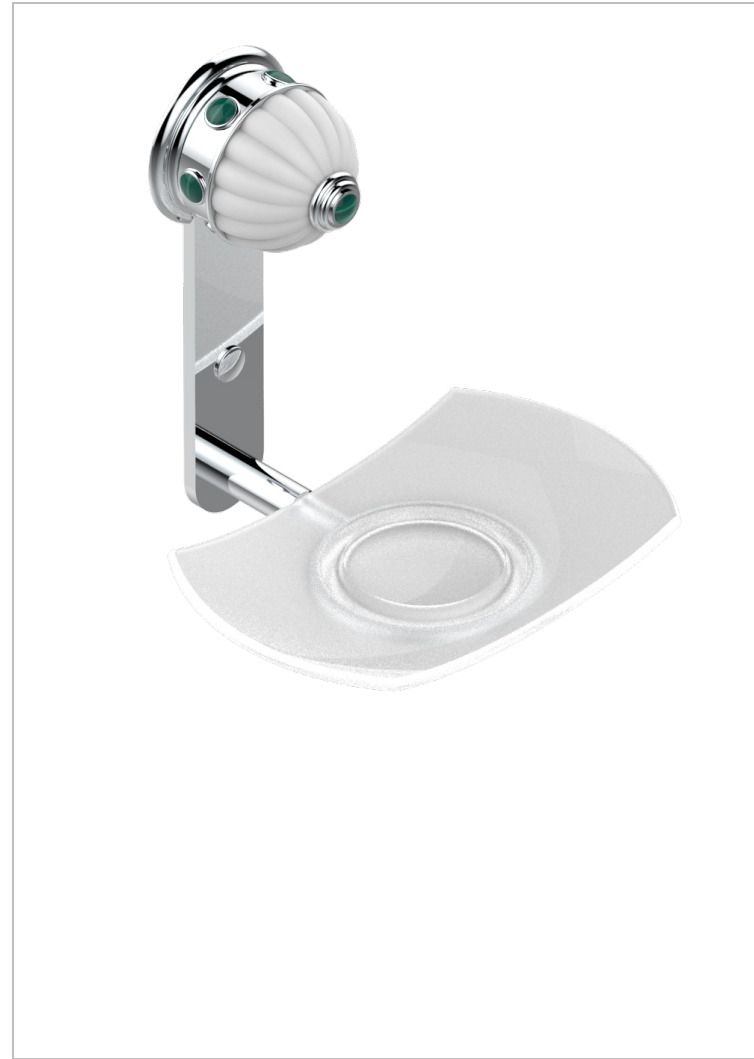

# CHEVERNY MALACHITE

A1S-500

Glass soap dish, wall mounted

THG<sup>®</sup>  
PARIS

## CHARACTERISTIC

- Cheverny Malachite
- Glass soap dish, wall mounted

## AVAILABLE FINITIONS

Black ceram - D30  
Blush PVD - H62  
Brass color PVD - H49  
Brown bronze color PVD - F33  
Chrome polished - A02  
Chrome polished / gold polished - G02

Gold color PVD - H52  
Gold mat - F07  
Gold polished - F01  
Graphite PVD - H64  
Matt Umber PVD - H67  
Matt blush PVD - H60