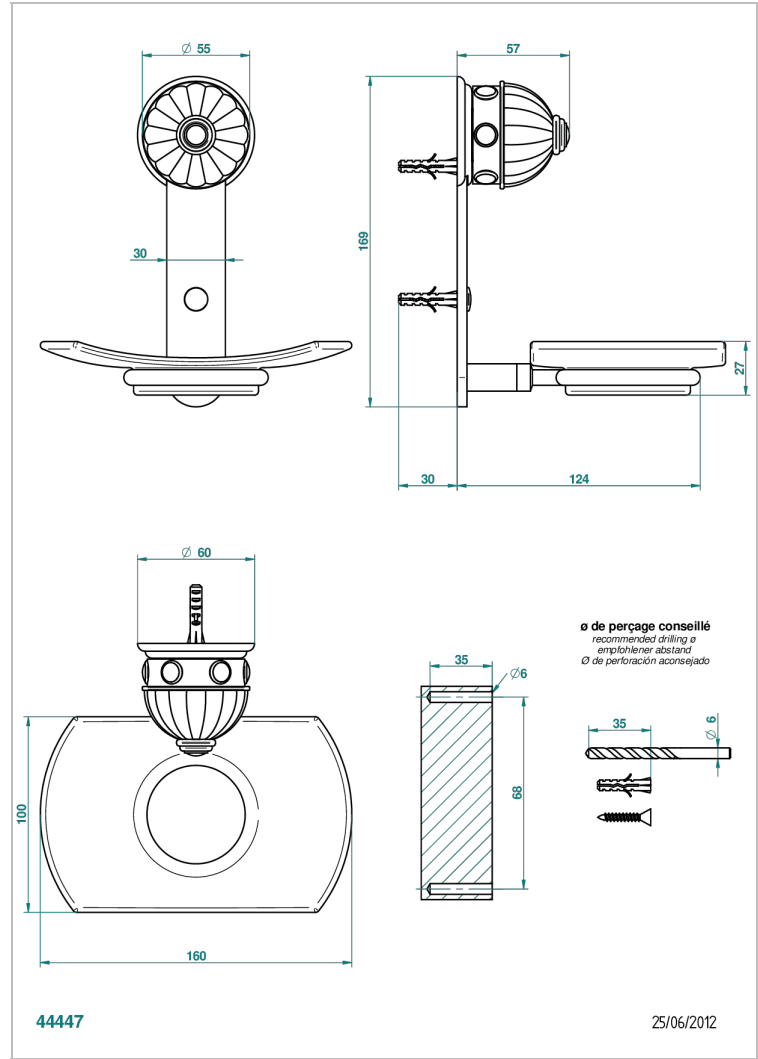

# CHEVERNY MALACHITE

A1S-500

Glass soap dish, wall mounted

THG<sup>®</sup>  
PARIS

## CHARACTERISTIC

- Cheverny Malachite
- Glass soap dish, wall mounted