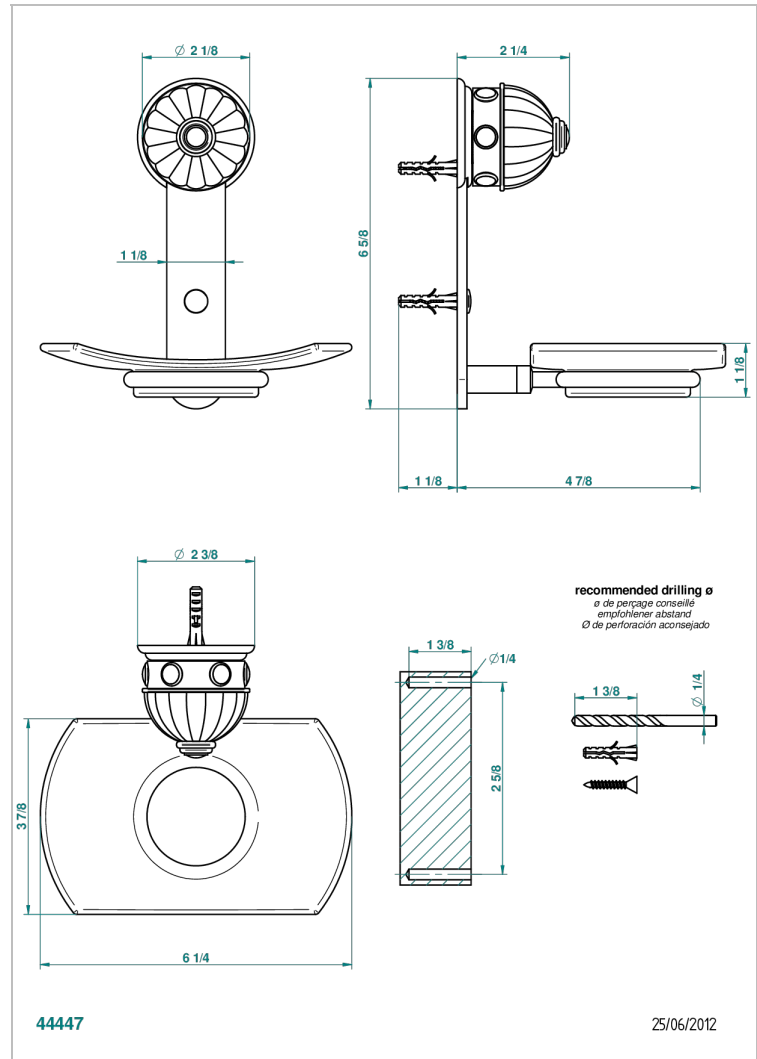

CHEVERNY MALACHITE

A1S-500

Glass soap dish, wall mounted

THG
PARIS

CHARACTERISTIC

- Cheverny Malachite
- Glass soap dish, wall mounted

AVAILABLE FINITIONS

Black ceram - D30
 Blush PVD - H62
 Brass color PVD - H49
 Brown bronze color PVD - F33
 Chrome polished - A02
 Chrome polished / gold polished - G02