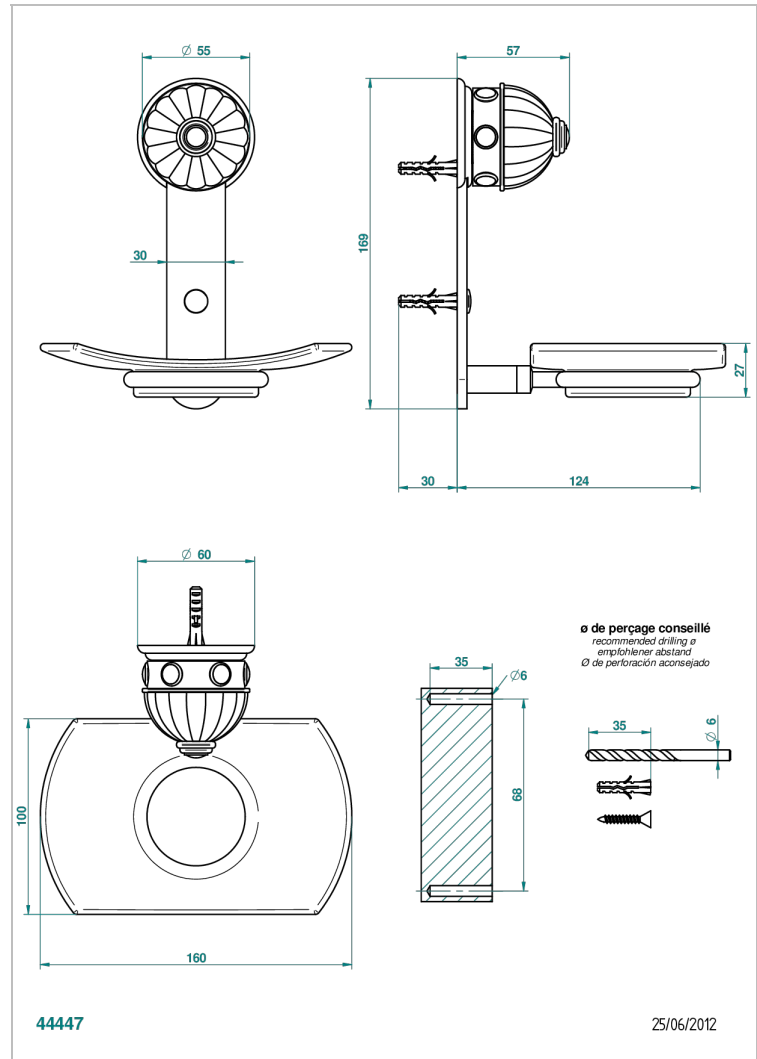

CHEVERNY MALACHITE

A1S-500

Wall mounted glass soap dish

THG
PARIS

CHARACTERISTIC

- Cheverny Malachite
- Wall mounted glass soap dish

AVAILABLE FINITIONS

Antique nickel - H28
Black ceram - D30
Blush PVD - H62
Brass color PVD - H49
Brown bronze color PVD - F33
Gold color PVD - H52