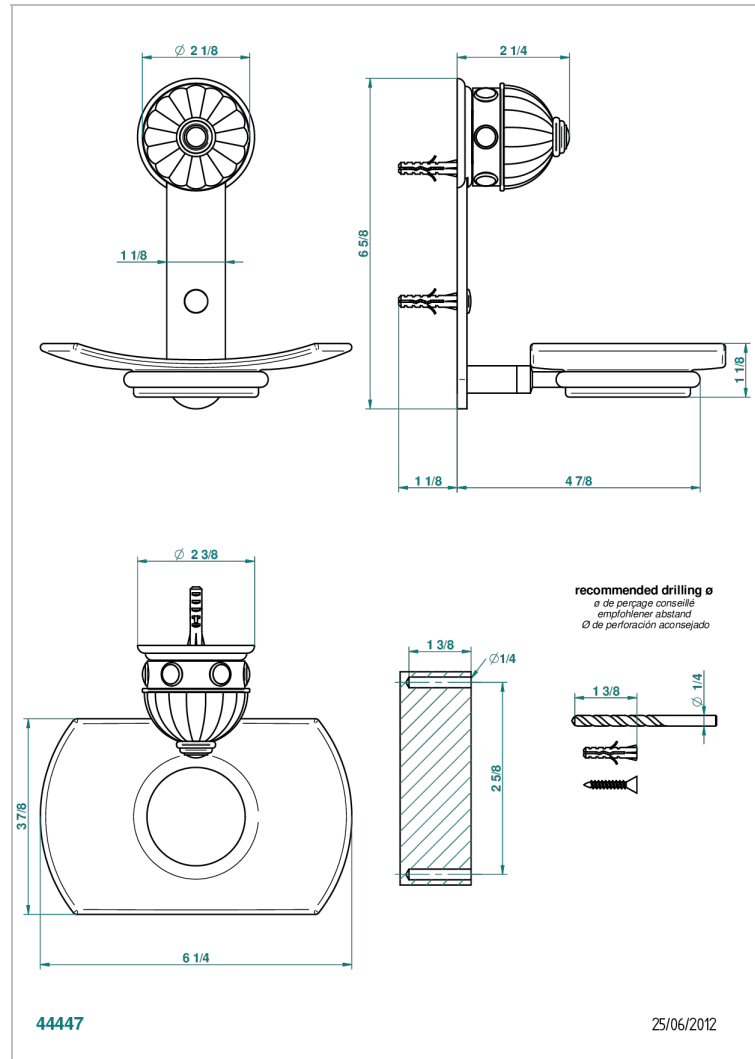

CHEVERNY MALACHITE

A1S-500

Wall mounted glass soap dish

CHARACTERISTIC

- Cheverny Malachite
- Wall mounted glass soap dish

AVAILABLE FINITIONS

Antique nickel - H28
 Black ceram - D30
 Blush PVD - H62
 Brass color PVD - H49
 Brown bronze color PVD - F33
 Gold color PVD - H52