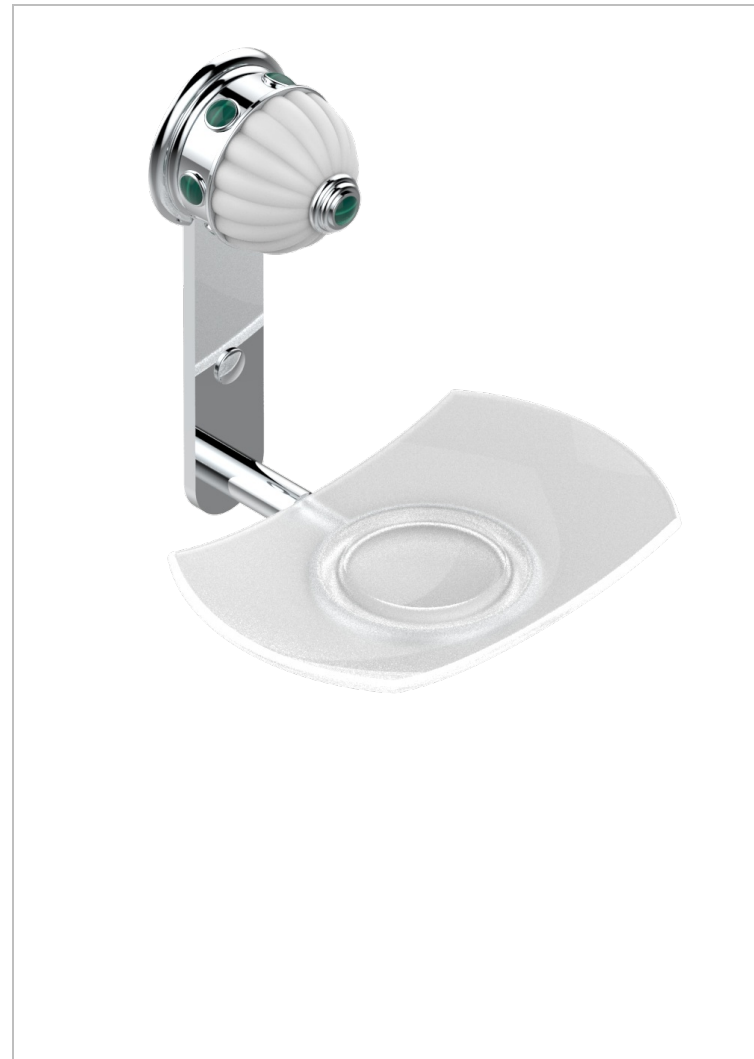

CHEVERNY MALACHITE

A1S-500

Wall mounted glass soap dish

CHARACTERISTIC

- Cheverny Malachite
- Wall mounted glass soap dish

AVAILABLE FINITIONS

Antique nickel - H28
 Black ceram - D30
 Blush PVD - H62
 Brass color PVD - H49
 Brown bronze color PVD - F33
 Gold color PVD - H52

Graphite PVD - H64
 Matt Umber PVD - H67
 Matt blush PVD - H60
 Matt brass color PVD - H50
 Matt brown bronze color PVD - F34
 Matt chrome - C02

Matt gold - F07
 Matt gold color PVD - H53
 Matt graphite PVD - H65
 Matt nickel (color finish) - C01
 Matt nickel color PVD - H56
 Nickel color PVD - H55

Polished chrome (color finish) - A02
 Polished chrome / Polished gold (color finish) - G02
 Polished gold (color finish) - F01
 Polished nickel - B01
 Soft gold - F30
 Soft matt gold - F31
 Umber PVD - H66