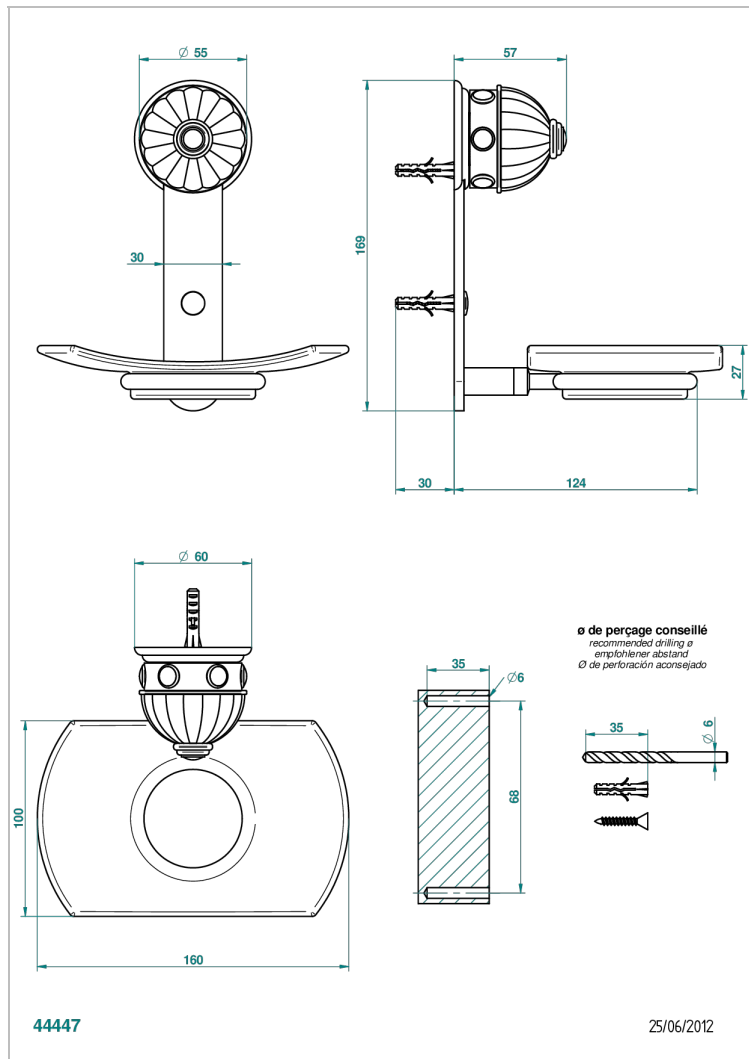

AMBOISE MALACHITE

A1J-500

Glass soap dish, wall mounted

THG[®]
PARIS

CHARACTERISTIC

- Amboise Malachite
- Glass soap dish, wall mounted

AVAILABLE FINITIONS

Black ceram - D30
Blush PVD - H62
Brass color PVD - H49
Brown bronze color PVD - F33
Chrome polished - A02
Chrome polished / gold polished - G02