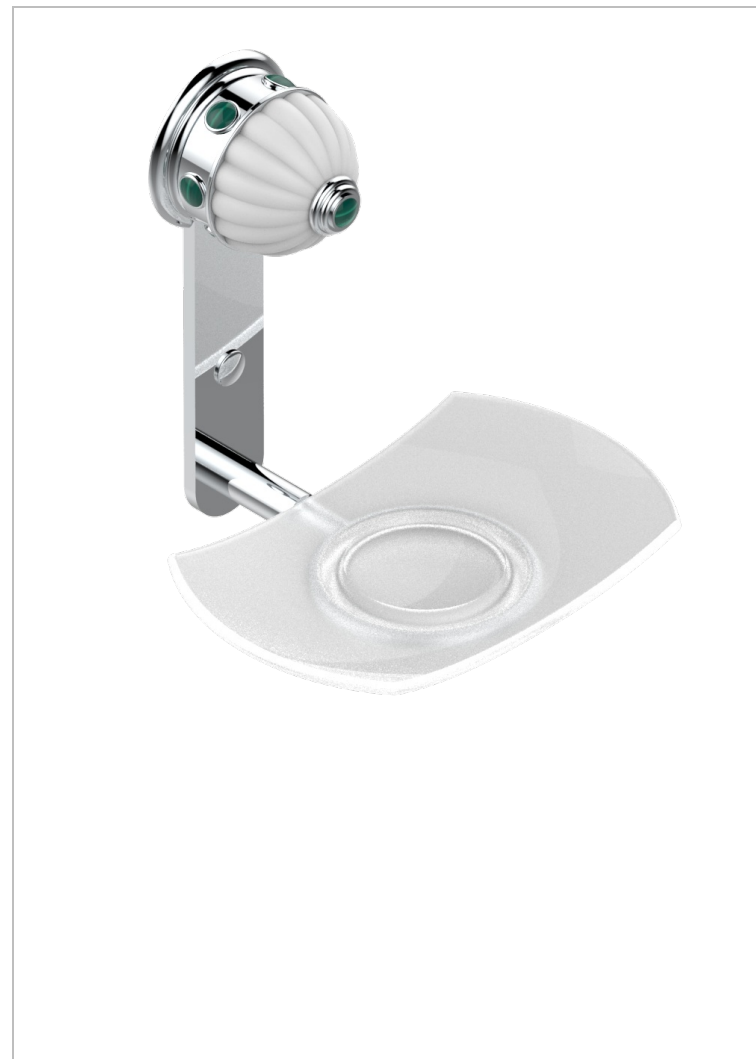

AMBOISE MALACHITE

A1J-500

Glass soap dish, wall mounted

THG[®]
PARIS

CHARACTERISTIC

- Amboise Malachite
- Glass soap dish, wall mounted

AVAILABLE FINITIONS

Black ceram - D30
Blush PVD - H62
Brass color PVD - H49
Brown bronze color PVD - F33
Chrome polished - A02
Chrome polished / gold polished - G02

Gold color PVD - H52
Gold mat - F07
Gold polished - F01
Graphite PVD - H64
Matt Umber PVD - H67
Matt blush PVD - H60

Matt brass color PVD - H50
Matt brown bronze color PVD - F34
Matt chrome (American satin) - C02
Matt gold color PVD - H53
Matt graphite PVD - H65
Matt nickel (American satin) - C01

Matt nickel color PVD - H56
Nickel antique / Sovereign - H28
Nickel color PVD - H55
Nickel polished - B01
Soft gold - F30
Soft matt gold - F31

Umber PVD - H66