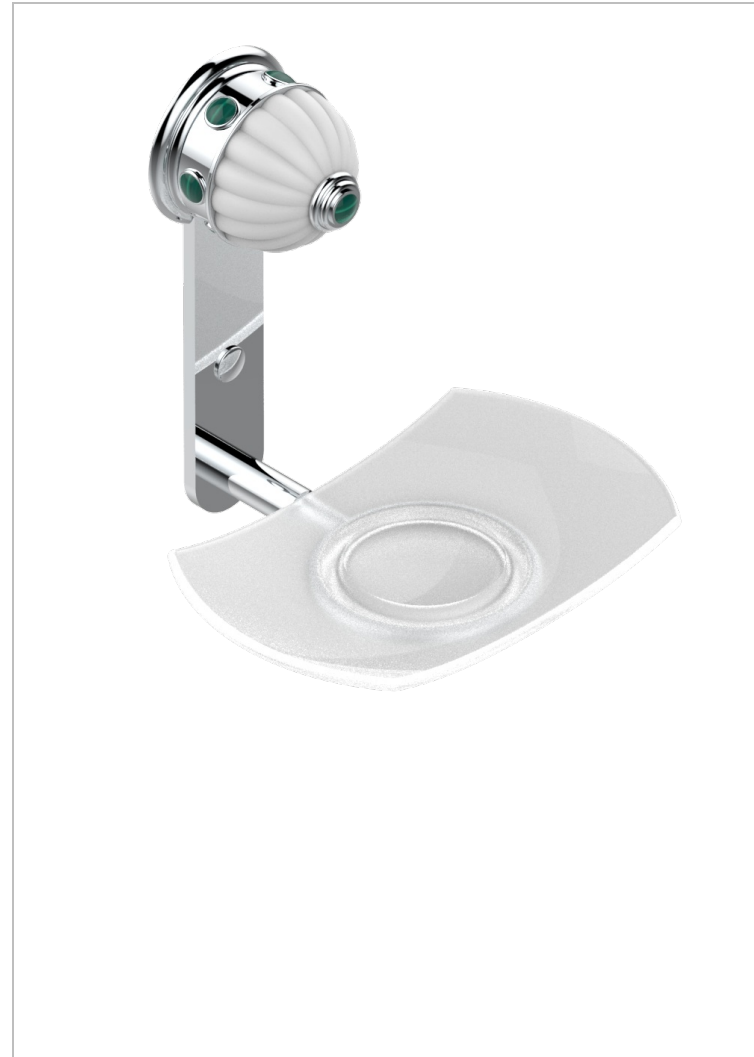

AMBOISE MALACHITE

A1J-500

Glass soap dish, wall mounted

CHARACTERISTIC

- Amboise Malachite
- Glass soap dish, wall mounted

AVAILABLE FINITIONS

Black ceram - D30
 Blush PVD - H62
 Brass color PVD - H49
 Brown bronze color PVD - F33
 Chrome polished - A02
 Chrome polished / gold polished - G02

Gold color PVD - H52
 Gold mat - F07
 Gold polished - F01
 Graphite PVD - H64
 Matt Umber PVD - H67
 Matt blush PVD - H60

Matt brass color PVD - H50
 Matt brown bronze color PVD - F34
 Matt chrome (American satin) - C02
 Matt gold color PVD - H53
 Matt graphite PVD - H65
 Matt nickel (American satin) - C01

Matt nickel color PVD - H56
 Nickel antique / Sovereign - H28
 Nickel color PVD - H55
 Nickel polished - B01
 Soft gold - F30
 Soft matt gold - F31

Umber PVD - H66