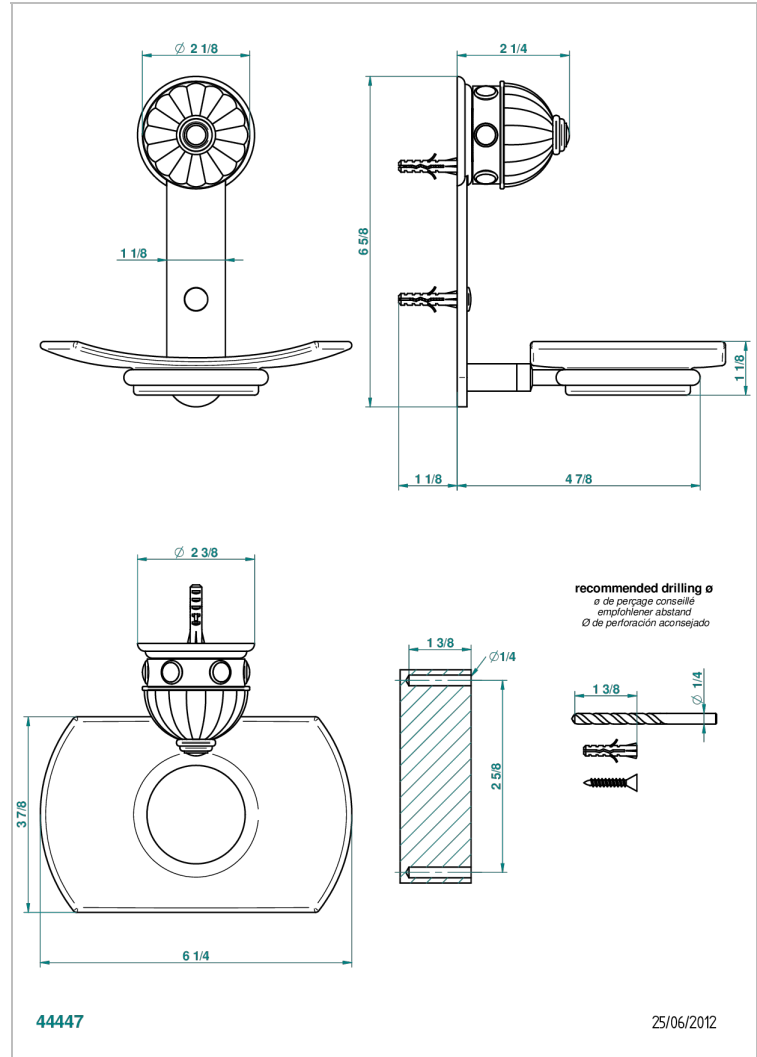

AMBOISE MALACHITE

A1J-500

Glass soap dish, wall mounted

CHARACTERISTIC

- Amboise Malachite
- Glass soap dish, wall mounted

AVAILABLE FINITIONS

Black ceram - D30
 Blush PVD - H62
 Brass color PVD - H49
 Brown bronze color PVD - F33
 Chrome polished - A02
 Chrome polished / gold polished - G02

Matt nickel color PVD - H56
 Nickel antique / Sovereign - H28
 Nickel color PVD - H55
 Nickel polished - B01
 Soft gold - F30
 Soft matt gold - F31

Umber PVD - H66