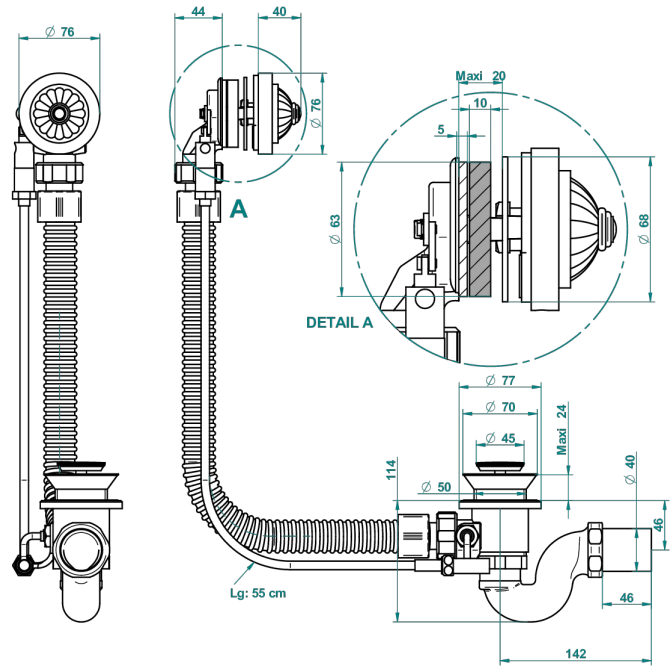

CHEVERNY MALACHITE

A1S-300

Complete bath pop-up waste -cable lg 55 cm

THG[®]
PARIS

44432

12/06/2017

CHARACTERISTIC

- Cheverny Malachite
- Complete bath pop-up waste -cable lg 55 cm

Nickel color PVD - H55
Polished chrome (color finish) - A02
Umber PVD - H66