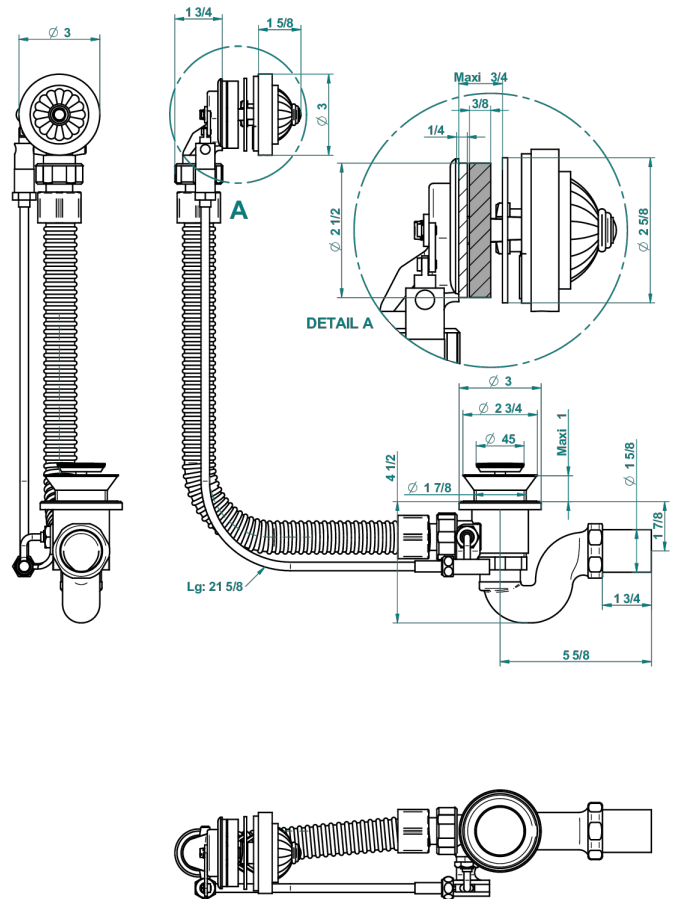

CHEVERNY MALACHITE

A1S-300

Complete bath pop-up waste -cable lg 55 cm

THG[®]
PARIS

44432

12/06/2017

CHARACTERISTIC

- Cheverny Malachite
- Complete bath pop-up waste -cable lg 55 cm

Nickel color PVD - H55
Polished chrome (color finish) - A02
Umber PVD - H66