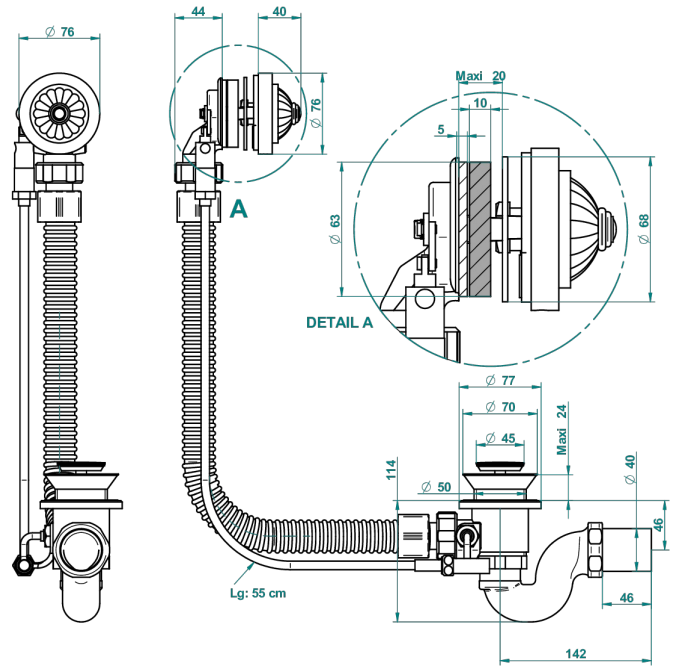

# AMBOISE MALACHITE

A1J-300

Complete bath pop-up waste -cable lg 55 cm

THG<sup>®</sup>  
PARIS

44432

12/06/2017

## CHARACTERISTIC

- Amboise Malachite
- Complete bath pop-up waste -cable lg 55 cm