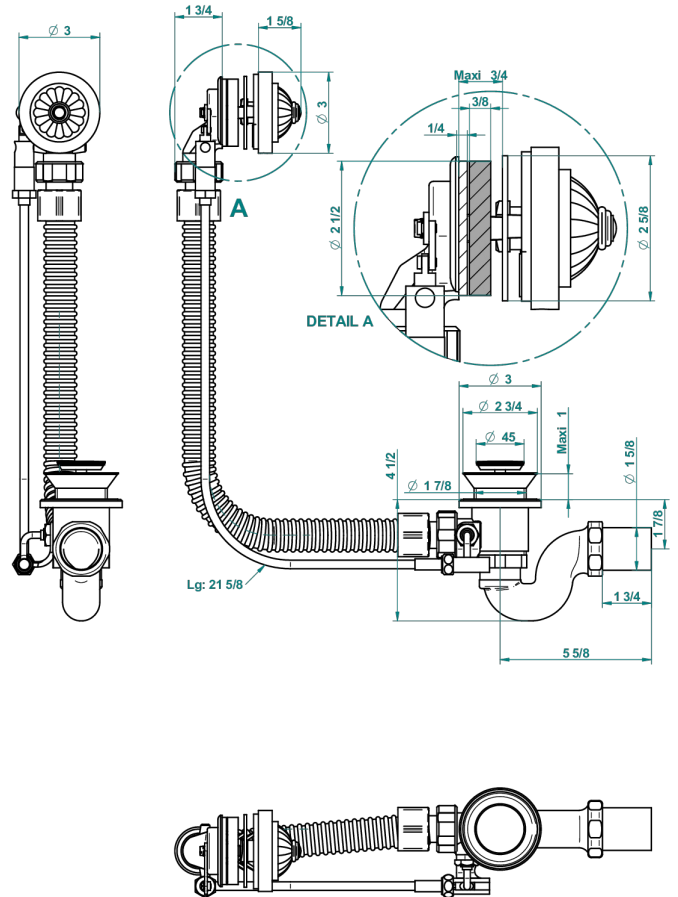

# AMBOISE MALACHITE

A1J-300

Complete bath pop-up waste -cable lg 55 cm

44432

12/06/2017

## CHARACTERISTIC

- Amboise Malachite
- Complete bath pop-up waste -cable lg 55 cm

Nickel color PVD - H55  
Polished chrome (color finish) - A02  
Umber PVD - H66