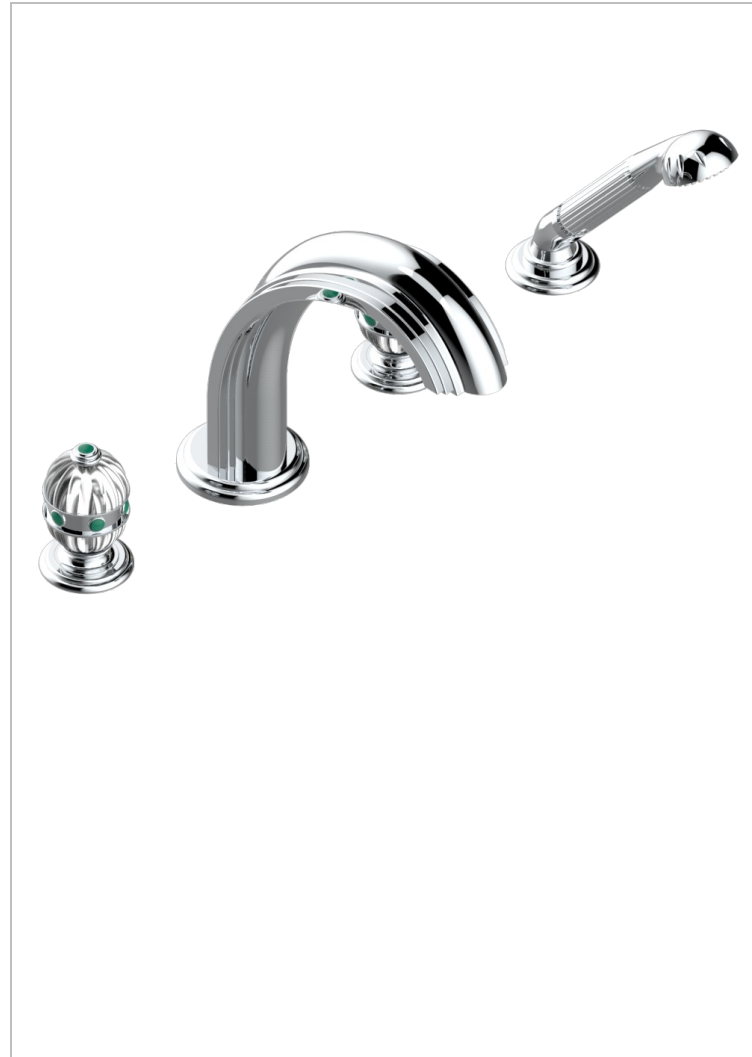

# AMBOISE MALACHITE

A1J-112BSG

Rim mounted 4-hole bath/shower mixer, diverter to super goliath spout

## CHARACTERISTIC

- ACS : 18ACCLY473
- DVGW : DW-6501CO0476
- NF : NF EN 200 - IID/A - Chrome

## AVAILABLE FINITIONS

Antique nickel - H28  
Black ceram - D30  
Blush PVD - H62  
Brass color PVD - H49  
Brown bronze color PVD - F33  
Gold color PVD - H52

Graphite PVD - H64  
Matt Umber PVD - H67  
Matt blush PVD - H60  
Matt brass color PVD - H50  
Matt brown bronze color PVD - F34  
Matt chrome - C02