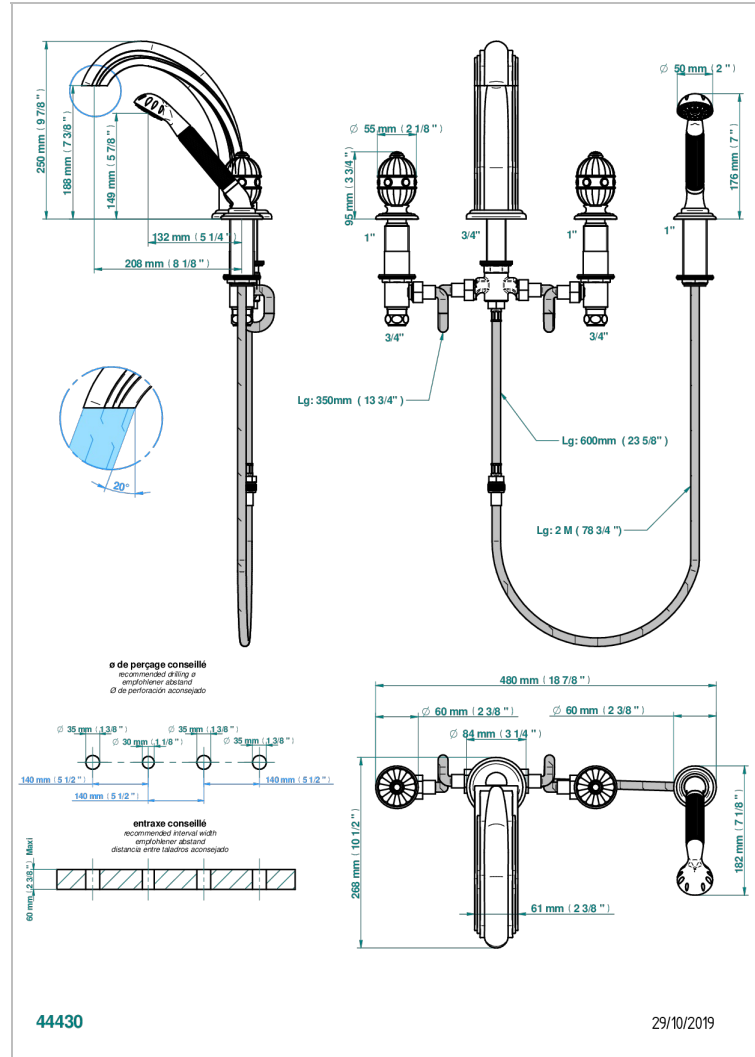

# AMBOISE MALACHITE

A1J-112BSG

Rim mounted 4-hole bath/shower mixer, diverter to super goliath spout

## CHARACTERISTIC

- ACS : 18ACCLY473
- DVGW : DW-6501CO0476
- NF : NF EN 200 - IID/A - Chrome