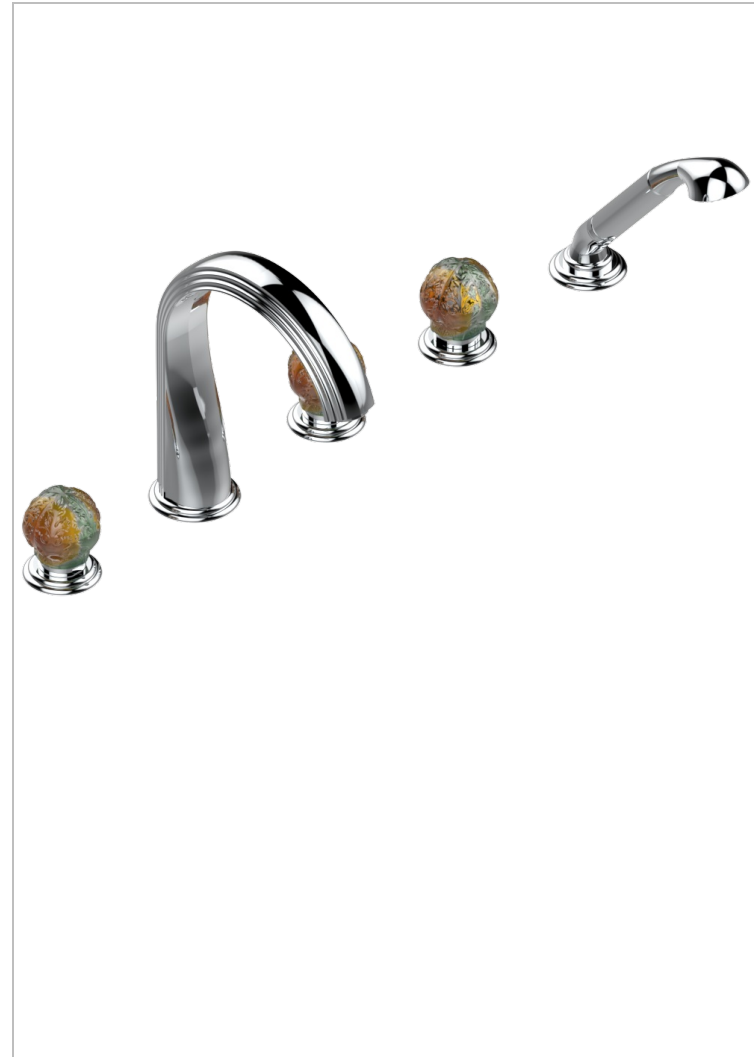

Roman tub set with 2 x 3/4" valves and rim mounted ceramic mixer with progressive cartridge and handshower

### CHARACTERISTIC

- Flore
- Roman tub set with 2 x 3/4" valves and rim mounted ceramic mixer with progressive cartridge and handshower

### AVAILABLE FINITIONS

Black ceram - D30  
Blush PVD - H62  
Brass color PVD - H49  
Brown bronze color PVD - F33  
Chrome polished - A02  
Chrome polished / gold polished - G02

Copper antique matt, coated - H07  
Gold color PVD - H52  
Gold mat - F07  
Gold polished - F01  
Graphite PVD - H64  
Light coated bronze - D01

Matt Umber PVD - H67  
Matt blush PVD - H60  
Matt brass color PVD - H50  
Matt brown bronze color PVD - F34  
Matt chrome (American satin) - C02  
Matt gold color PVD - H53

Matt graphite PVD - H65  
Matt nickel (American satin) - C01  
Matt nickel color PVD - H56  
Nickel antique / Sovereign - H28  
Nickel color PVD - H55  
Nickel polished - B01