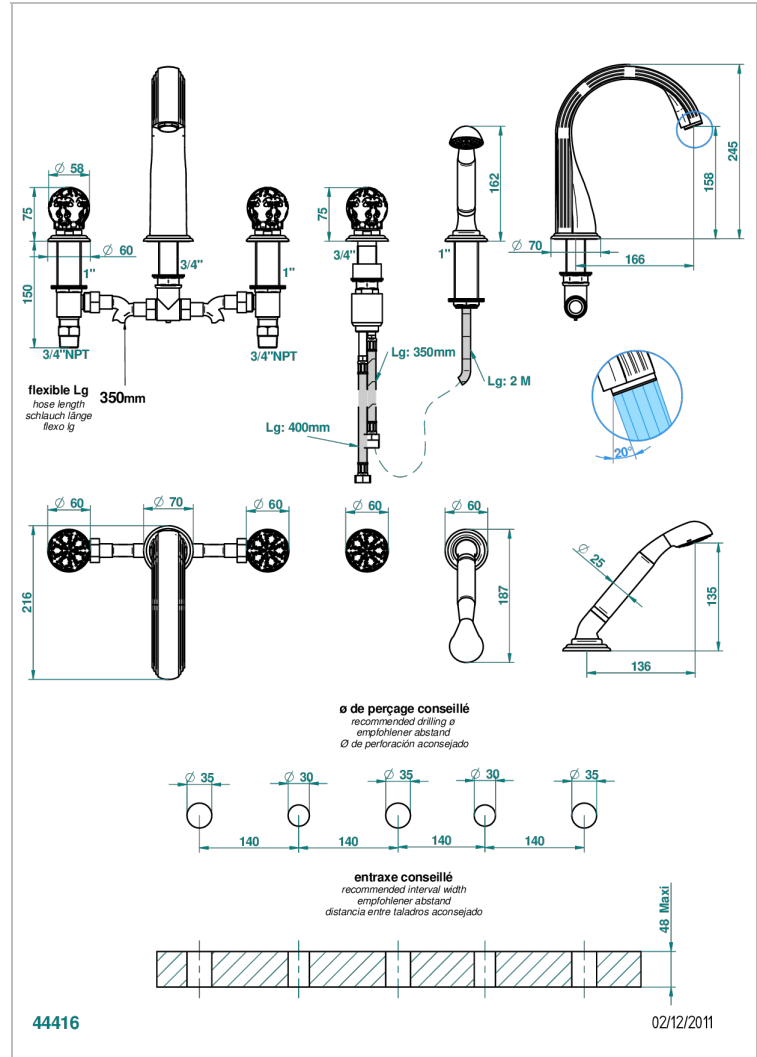

Roman tub set with 2 x 3/4" valves and rim mounted ceramic mixer with progressive cartridge and handshower

### CHARACTERISTIC

- Flore
- Roman tub set with 2 x 3/4" valves and rim mounted ceramic mixer with progressive cartridge and handshower

### TECHNICAL SPECS

- Recommandé : 3 bars (max. 5 bars) - Advised : 43,5 psi (max. 72 psi)
- Bec : 35 l/min à 3 bars - Douchette : 9,5 l/min à 3 bars
- Spout : 9.26 gpm at 43.5 psi - Handshower : 2.5 gpm at 43.5 psi