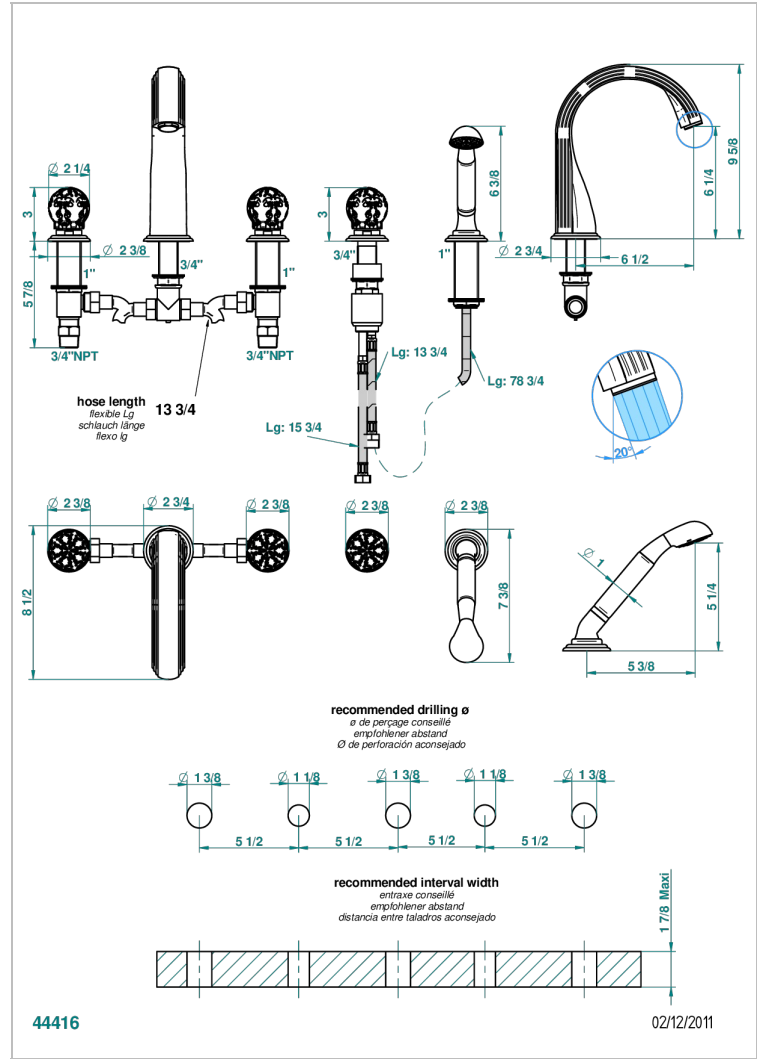

Roman tub set with 2 x 3/4" valves and rim mounted ceramic mixer with progressive cartridge and handshower

CHARACTERISTIC

- Flore
- Roman tub set with 2 x 3/4" valves and rim mounted ceramic mixer with progressive cartridge and handshower

TECHNICAL SPECS

- Recommandé : 3 bars (max. 5 bars) - Advised : 43,5 psi (max. 72 psi)
- Bec : 35 l/min à 3 bars - Douchette : 9,5 l/min à 3 bars
- Spout : 9.26 gpm at 43.5 psi - Handshower : 2.5 gpm at 43.5 psi