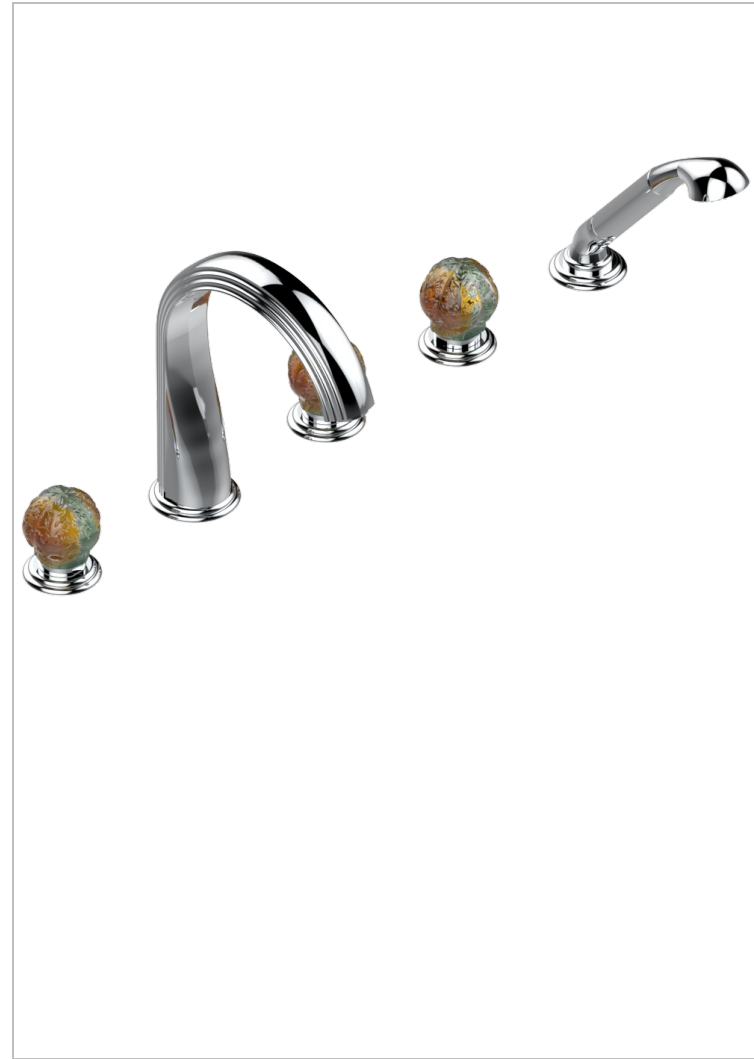

Roman tub set with 2 x 3/4" valves and rim mounted ceramic mixer with progressive cartridge and handshower

CHARACTERISTIC

- Flore
- Roman tub set with 2 x 3/4" valves and rim mounted ceramic mixer with progressive cartridge and handshower

TECHNICAL SPECS

- Recommandé : 3 bars (max. 5 bars) - Advised : 43,5 psi (max. 72 psi)
- Bec : 35 l/min à 3 bars - Douchette : 9,5 l/min à 3 bars
- Spout : 9.26 gpm at 43.5 psi - Handshower : 2.5 gpm at 43.5 psi

AVAILABLE FINITIONS

Black ceram - D30
Blush PVD - H62
Brass color PVD - H49
Brown bronze color PVD - F33
Chrome polished - A02
Chrome polished / gold polished - G02

Copper antique matt, coated - H07
Gold color PVD - H52
Gold mat - F07
Gold polished - F01
Graphite PVD - H64
Light coated bronze - D01

Matt Umber PVD - H67
Matt blush PVD - H60
Matt brass color PVD - H50
Matt brown bronze color PVD - F34
Matt chrome (American satin) - C02
Matt gold color PVD - H53

Matt graphite PVD - H65
Matt nickel (American satin) - C01
Matt nickel color PVD - H56
Nickel antique / Sovereign - H28
Nickel color PVD - H55
Nickel polished - B01