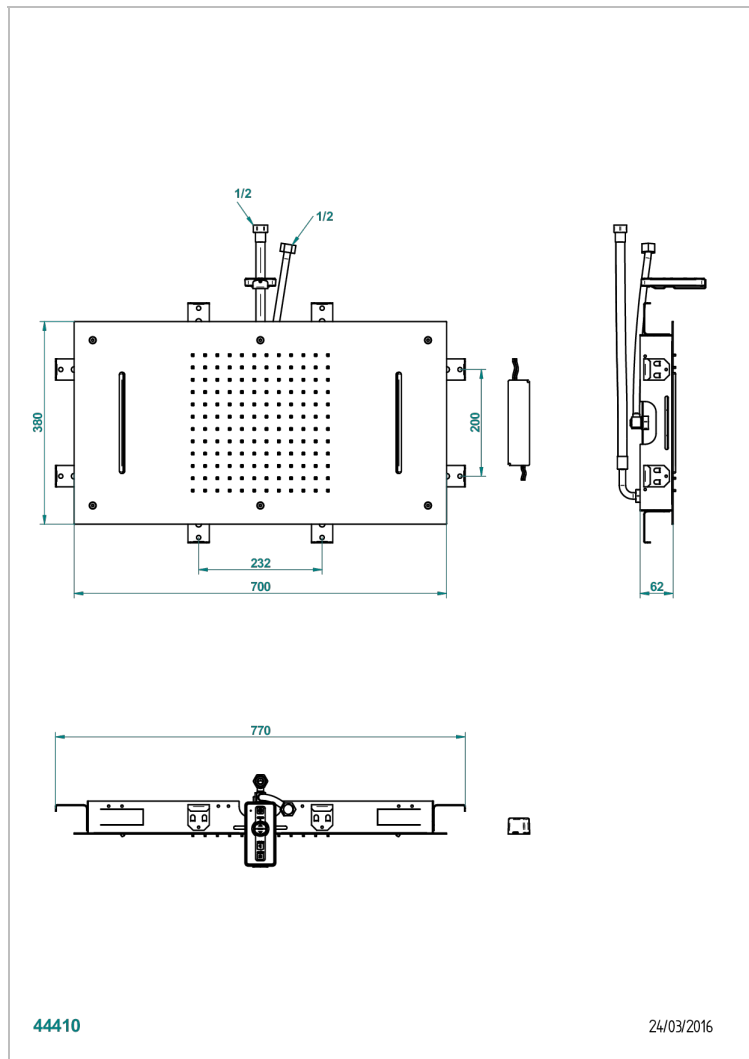

GENERAL PRODUCTS

G00-492

Sky shower 27"1/2 x15" (available in shiny stainless steel A08 and PVD finishes)

THG[®]
PARIS

CHARACTERISTIC

- Sky shower and water blades equipped with a flow limiter
- Requires a minimum false ceiling of 11 cm
- Chromotherapy
- Supplied with a remote control
- The installation must comply with NF C15-100
- Skyshower ceiling operates at 12V
- The power transformer must be placed outside volumes 1 and 2
- Showerhead with silicone nozzles to facilitate the removal of limescale
- Installation of a water softener is strongly recommended

TECHNICAL SPECS

- Recommandé : 3 bars (max. 5 bars) - Advised : 43,5 psi (max. 72 psi)
- Pomme : 15 l/min à 3 bars - Cascade : 23 l/min à 3 bars
- Showerhead : 4 gpm at 43.5 psi - Waterfall : 6 gpm at 43.5 psi
- Débit 2 fonctions utilisées : 23 l/min à 3 bars cumulés - 2 fonctions used : 6 gpm at 43.5 psi cumulated