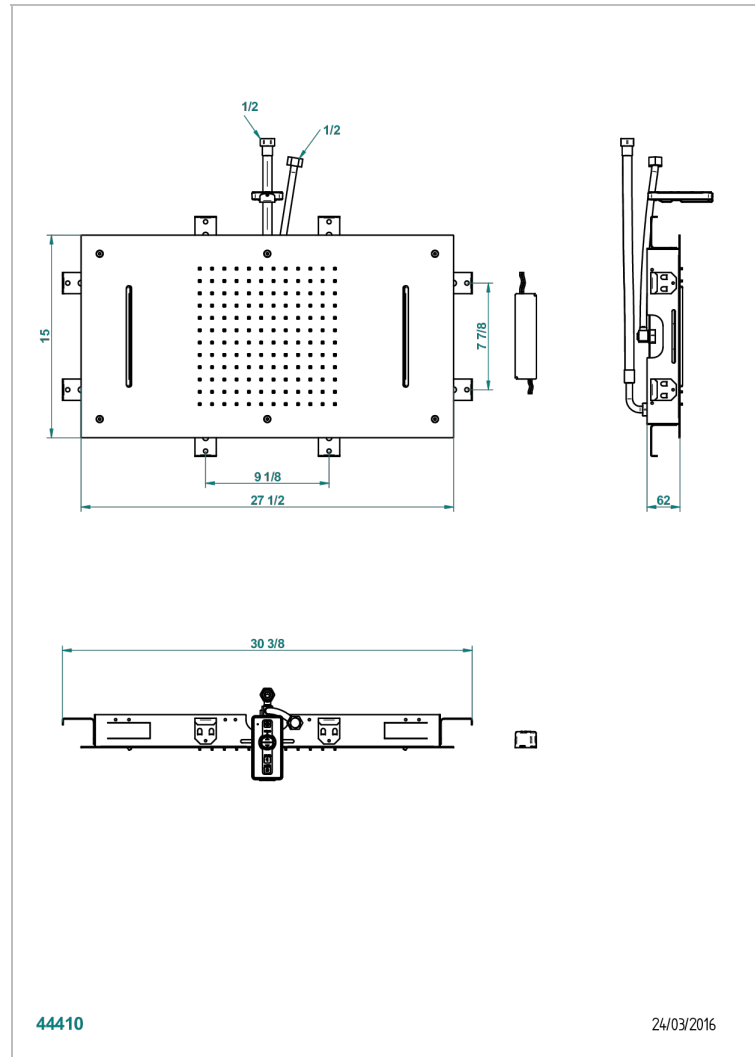

GENERAL PRODUCTS

G00-492

Sky shower 27"1/2 x15" (available in shiny stainless steel A08 and PVD finishes)

THG[®]
PARIS

CHARACTERISTIC

- Sky shower and water blades equipped with a flow limiter
- Requires a minimum false ceiling of 11 cm
- Chromotherapy
- Supplied with a remote control
- The installation must comply with NF C15-100
- Skyshower ceiling operates at 12V
- The power transformer must be placed outside volumes 1 and 2
- Showerhead with silicone nozzles to facilitate the removal of limescale
- Installation of a water softener is strongly recommended

TECHNICAL SPECS

- Recommandé : 3 bars (max. 5 bars) - Advised : 43,5 psi (max. 72 psi)
- Pomme : 15 l/min à 3 bars - Cascade : 23 l/min à 3 bars
- Showerhead : 4 gpm at 43.5 psi - Waterfall : 6 gpm at 43.5 psi
- Débit 2 fonctions utilisées : 23 l/min à 3 bars cumulés - 2 fonctions used : 6 gpm at 43.5 psi cumulated