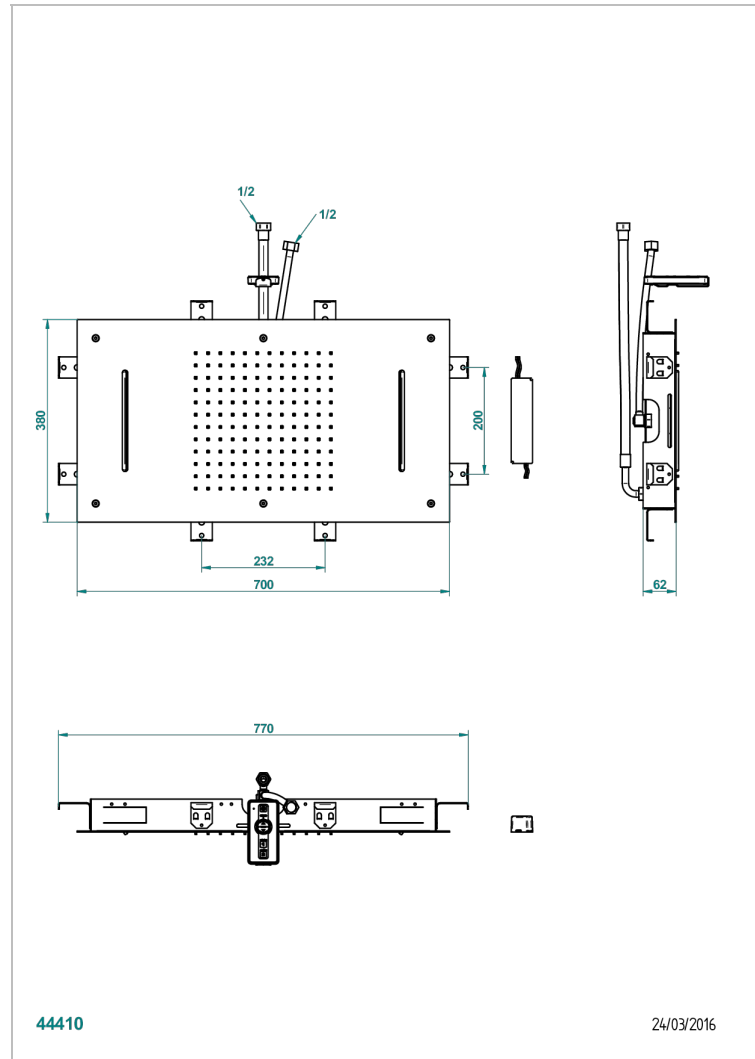

# GENERAL ITEMS

G00-492

THG<sup>®</sup>  
PARIS

Sky shower chromotherapy with water blade, 700 x 380 mm (available in shiny stainless steel A08 and PVD finishes)

## CHARACTERISTIC

- sky shower and water blades equipped with a flow limiter
- Requires a minimum false ceiling of 11 cm
- Chromotherapy
- Supplied with a remote control
- The installation must comply with NF C15-100
- Skyshower ceiling operates at 12V
- The power transformer must be placed outside volumes 1 and 2
- Showerhead with silicone nozzles to facilitate the removal of limescale
- Installation of a water softener is strongly recommended

## TECHNICAL SPECS

- Recommandé : 3 bars (max. 5 bars) - Advised : 43,5 psi (max. 72 psi)
- Pomme : 15 l/min à 3 bars - Cascade : 23 l/min à 3 bars
- Showerhead : 4 gpm at 43.5 psi - Waterfall : 6 gpm at 43.5 psi
- Débit 2 fonctions utilisées : 23 l/min à 3 bars cumulés - 2 fonctions used : 6 gpm at 43.5 psi cumulated