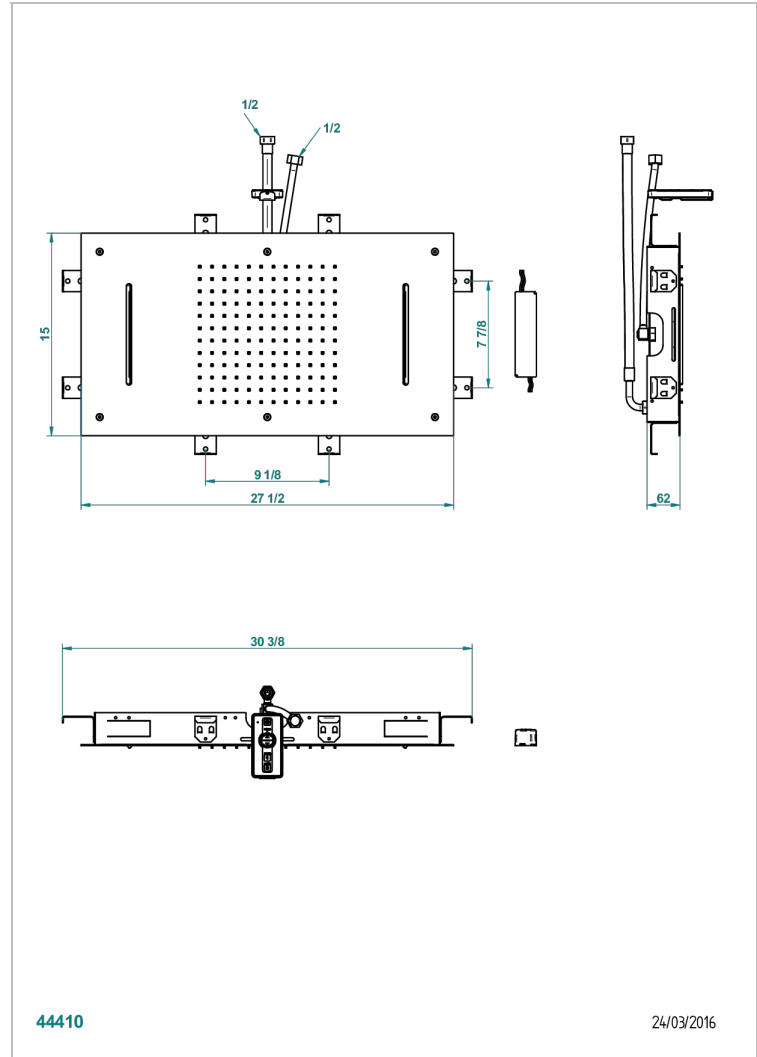

GENERAL ITEMS

G00-492

Sky shower chromotherapy with water blade, 700 x 380 mm (available in shiny stainless steel A08 and PVD finishes)

CHARACTERISTIC

- sky shower and water blades equipped with a flow limiter
- Requires a minimum false ceiling of 11 cm
- Chromotherapy
- Supplied with a remote control
- The installation must comply with NF C15-100
- Skyshower ceiling operates at 12V
- The power transformer must be placed outside volumes 1 and 2
- Showerhead with silicone nozzles to facilitate the removal of limescale
- Installation of a water softener is strongly recommended

TECHNICAL SPECS

- Recommandé : 3 bars (max. 5 bars) - Advised : 43,5 psi (max. 72 psi)
- Pomme : 15 l/min à 3 bars - Cascade : 23 l/min à 3 bars
- Showerhead : 4 gpm at 43.5 psi - Waterfall : 6 gpm at 43.5 psi
- Débit 2 fonctions utilisées : 23 l/min à 3 bars cumulés - 2 fonctions used : 6 gpm at 43.5 psi cumulated