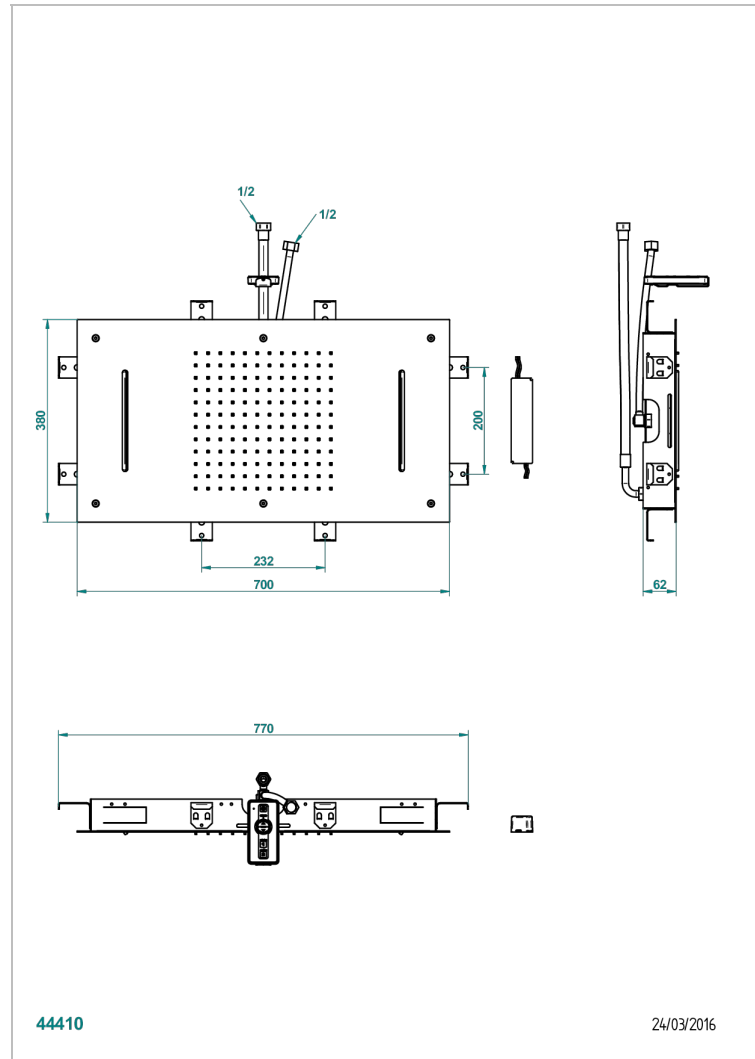

GENERAL ITEMS

G00-492

THG[®]
PARIS

Sky shower chromotherapy with water blade, 700 x 380 mm (available in shiny stainless steel A08 and PVD finishes)

44410

24/03/2016

CHARACTERISTIC

- sky shower and water blades equipped with a flow limiter
- Requires a minimum false ceiling of 11 cm
- Chromotherapy
- Supplied with a remote control
- The installation must comply with NF C15-100
- Skyshower ceiling operates at 12V
- The power transformer must be placed outside volumes 1 and 2
- Showerhead with silicone nozzles to facilitate the removal of limescale
- Installation of a water softener is strongly recommended

TECHNICAL SPECS

- Recommandé : 3 bars (max. 5 bars) - Advised : 43,5 psi (max. 72 psi)
- Pomme : 15 l/min à 3 bars - Cascade : 23 l/min à 3 bars
- Showerhead : 4 gpm at 43.5 psi - Waterfall : 6 gpm at 43.5 psi
- Débit 2 fonctions utilisées : 23 l/min à 3 bars cumulés - 2 fonctions used : 6 gpm at 43.5 psi cumulated